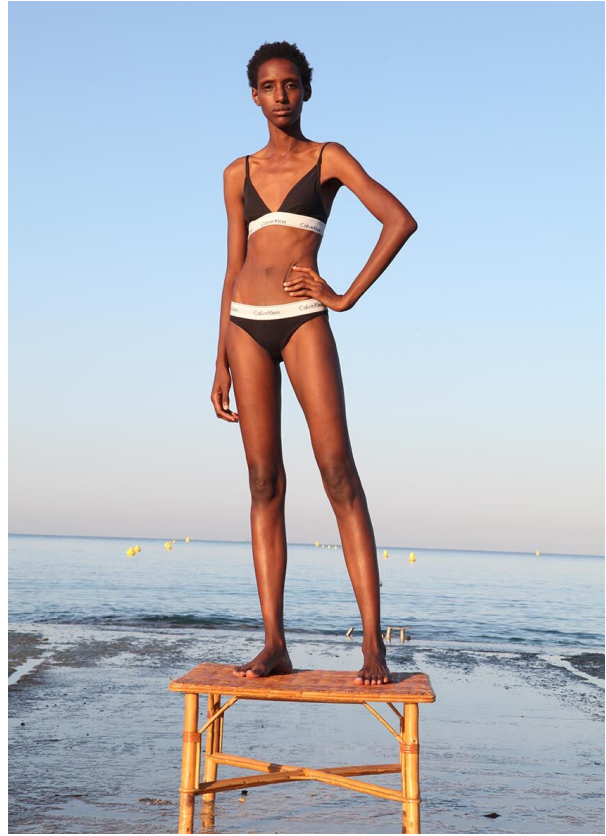

SCOUT

MODEL • AGENCY

KADIATA B. 30 PLUS

HEIGHT 180 cm BUST/WAIST/HIPS 75/58/88 cm SIZE 34 EYES brown HAIR black SHOES 41 LOCATION Marseille FR

SCOUT

MODEL • AGENCY

KADIATA B. 30 PLUS

HEIGHT 180 cm BUST/WAIST/HIPS 75/58/88 cm SIZE 34 EYES brown HAIR black SHOES 41 LOCATION Marseille FR

SCOUT

MODEL ● AGENCY

KADIATA B. 30 PLUS

HEIGHT 180 cm BUST/WAIST/HIPS 75/58/88 cm SIZE 34 EYES brown HAIR black SHOES 41 LOCATION Marseille FR

SCOUT

MODEL • AGENCY

KADIATA B. 30 PLUS

HEIGHT 180 cm BUST/WAIST/HIPS 75/58/88 cm SIZE 34 EYES brown HAIR black SHOES 41 LOCATION Marseille FR