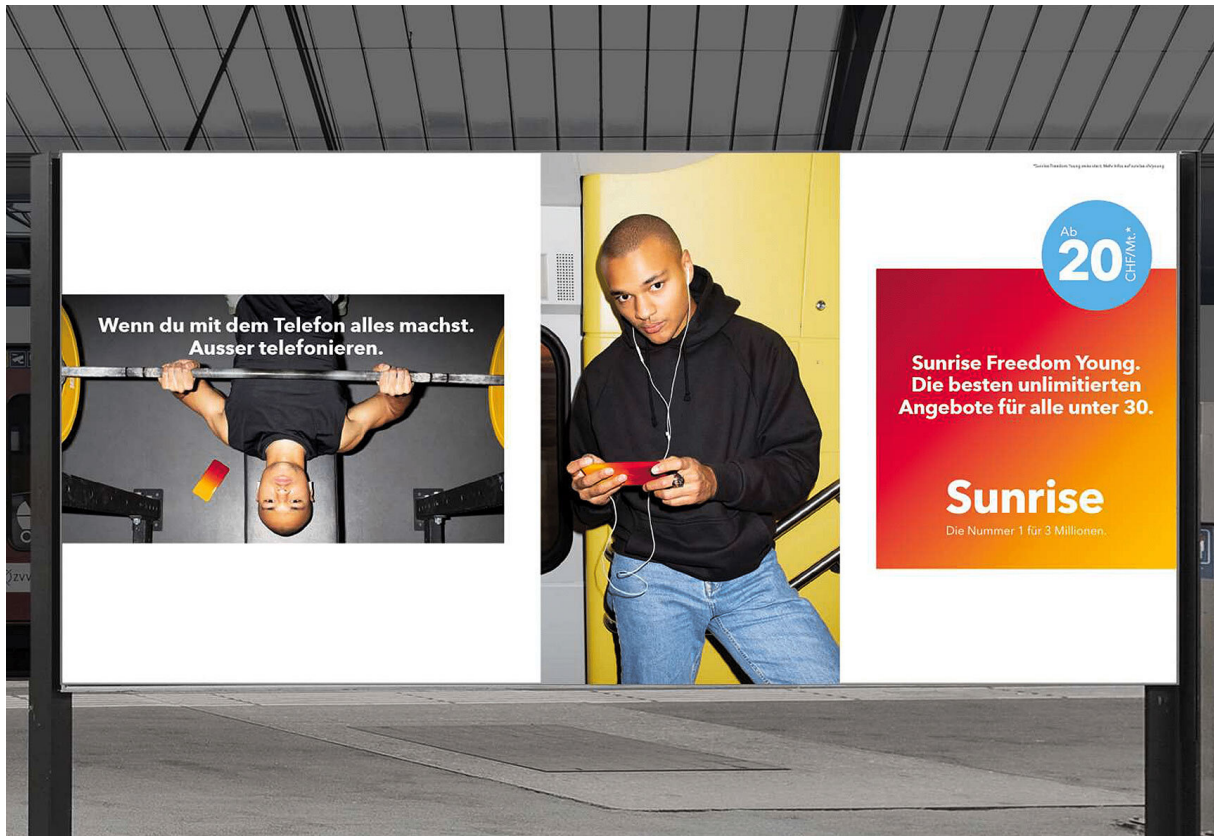

SCOUT

JUSTIN E. 20 PLUS

MODEL ● AGENCY

HEIGHT 190 cm BUST/WAIST/HIPS 100/80/104 cm EYES Dark Brown HAIR Dark Brown SHOES 46 LOCATION Zürich CH

SCOUT

MODEL ● AGENCY

JUSTIN E. 20 PLUS

HEIGHT 190 cm BUST/WAIST/HIPS 100/80/104 cm EYES Dark Brown HAIR Dark Brown SHOES 46 LOCATION Zürich CH