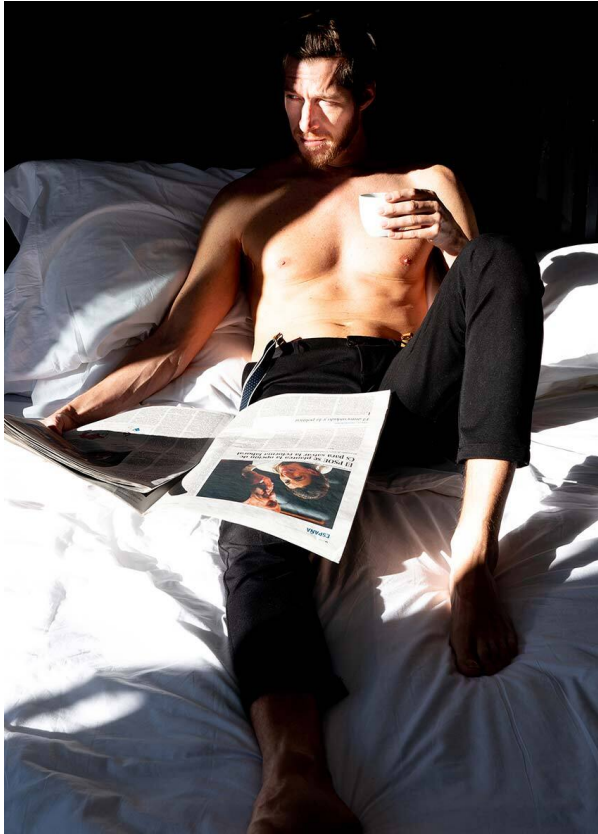

SCOUT

MODEL • AGENCY

JUNIQ S. 40 PLUS

HEIGHT 184 cm BUST/WAIST/HIPS 94/76/94 cm EYES blue HAIR light brown SHOES 42 LOCATION Barcelona ES