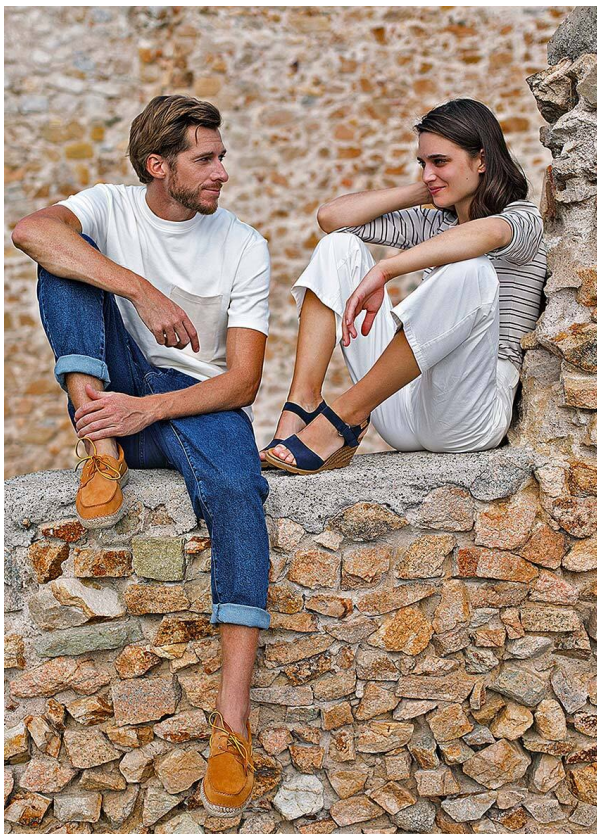

SCOUT

MODEL ● AGENCY

JUNIQ S. 40 PLUS

HEIGHT 184 cm BUST/WAIST/HIPS 94/76/94 cm EYES blue HAIR light brown SHOES 42 LOCATION Barcelona ES