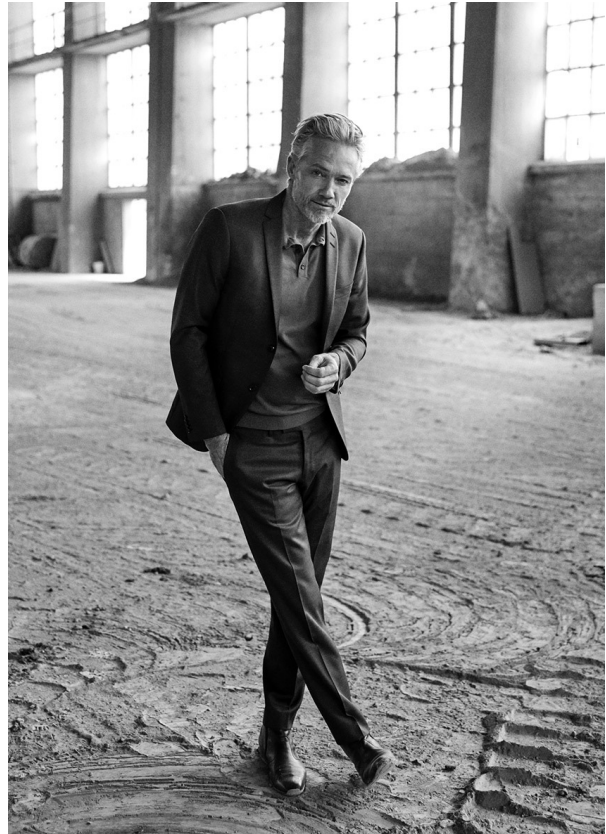

SCOUT

MODEL • AGENCY

JULIUS M. SILVER

HEIGHT 189 cm BUST/WAIST/HIPS 102/83/99 cm EYES grey green HAIR salt & pepper SHOES 45 LOCATION Wielenbach DE

SCOUT

MODEL • AGENCY

JULIUS M. SILVER

HEIGHT 189 cm BUST/WAIST/HIPS 102/83/99 cm EYES grey green HAIR salt & pepper SHOES 45 LOCATION Wielenbach DE

SCOUT

MODEL ● AGENCY

JULIUS M. SILVER

HEIGHT 189 cm BUST/WAIST/HIPS 102/83/99 cm EYES grey green HAIR salt & pepper SHOES 45 LOCATION Wielenbach DE

SCOUT

MODEL • AGENCY

JULIUS M. SILVER

HEIGHT 189 cm BUST/WAIST/HIPS 102/83/99 cm EYES grey green HAIR salt & pepper SHOES 45 LOCATION Wielenbach DE

SCOUT

MODEL ● AGENCY

JULIUS M. SILVER

HEIGHT 189 cm BUST/WAIST/HIPS 102/83/99 cm EYES grey green HAIR salt & pepper SHOES 45 LOCATION Wielenbach DE