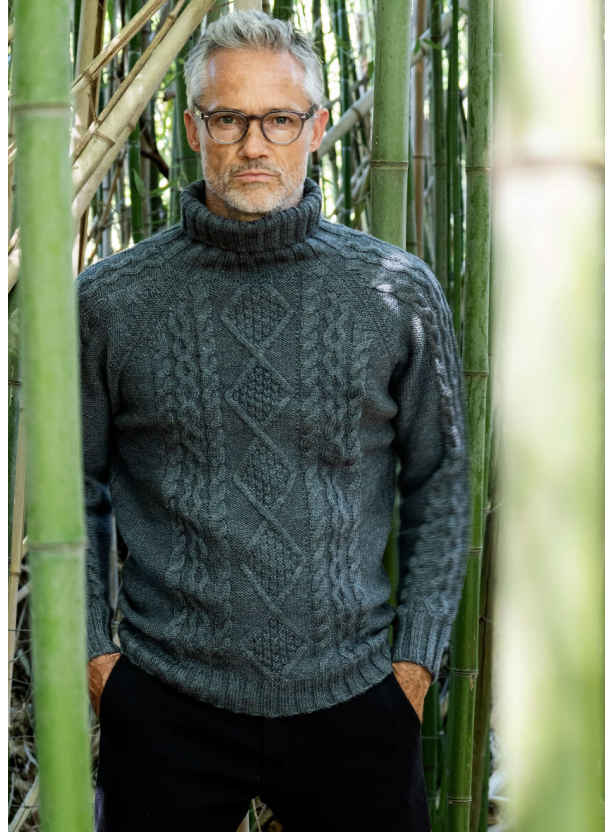

SCOUT

MODEL ● AGENCY

JULIUS M. SILVER

HEIGHT 189 cm BUST/WAIST/HIPS 102/83/99 cm EYES grey green HAIR salt & pepper SHOES 45 LOCATION Wielenbach DE

SCOUT

MODEL • AGENCY

JULIUS M. SILVER

HEIGHT 189 cm BUST/WAIST/HIPS 102/83/99 cm EYES grey green HAIR salt & pepper SHOES 45 LOCATION Wielenbach DE

SCOUT

MODEL ● AGENCY

JULIUS M. SILVER

HEIGHT 189 cm BUST/WAIST/HIPS 102/83/99 cm EYES grey green HAIR salt & pepper SHOES 45 LOCATION Wielenbach DE