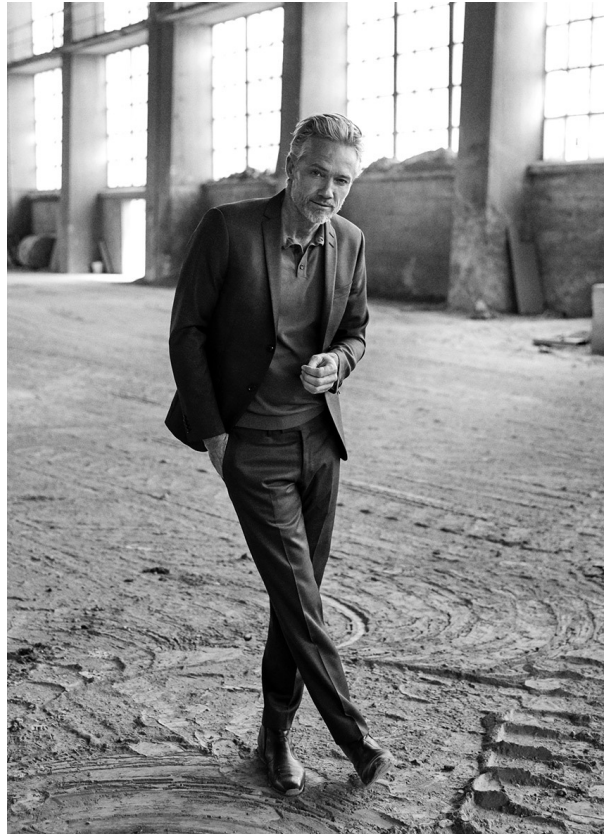

SCOUT

MODEL ● AGENCY

JULIUS M. SILVER

HEIGHT 189 cm BUST/WAIST/HIPS 102/83/99 cm EYES grey green HAIR salt & pepper SHOES 45 LOCATION Wielenbach DE

SCOUT

MODEL • AGENCY

JULIUS M. SILVER

HEIGHT 189 cm BUST/WAIST/HIPS 102/83/99 cm EYES grey green HAIR salt & pepper SHOES 45 LOCATION Wielenbach DE

SCOUT

MODEL ● AGENCY

JULIUS M. SILVER

HEIGHT 189 cm BUST/WAIST/HIPS 102/83/99 cm EYES grey green HAIR salt & pepper SHOES 45 LOCATION Wielenbach DE