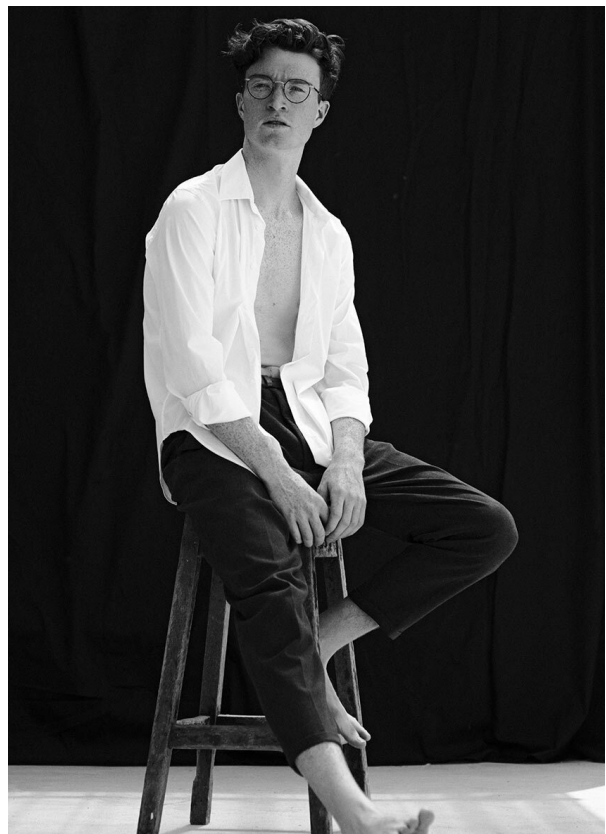

SCOUT

MODEL • AGENCY

JULIEN D. COMMERCIAL

HEIGHT 187 cm BUST/WAIST/HIPS 95/79/94 cm EYES blue HAIR red SHOES 44 LOCATION Copenhagen DK

SCOUT

JULIEN D. COMMERCIAL

MODEL • AGENCY

HEIGHT 187 cm BUST/WAIST/HIPS 95/79/94 cm EYES blue HAIR red SHOES 44 LOCATION Copenhagen DK

SCOUT

MODEL • AGENCY

JULIEN D. COMMERCIAL

HEIGHT 187 cm BUST/WAIST/HIPS 95/79/94 cm EYES blue HAIR red SHOES 44 LOCATION Copenhagen DK

SCOUT

MODEL ● AGENCY

JULIEN D. COMMERCIAL

HEIGHT 187 cm BUST/WAIST/HIPS 95/79/94 cm EYES blue HAIR red SHOES 44 LOCATION Copenhagen DK

SCOUT

JULIEN D. COMMERCIAL

MODEL • AGENCY

HEIGHT 187 cm BUST/WAIST/HIPS 95/79/94 cm EYES blue HAIR red SHOES 44 LOCATION Copenhagen DK