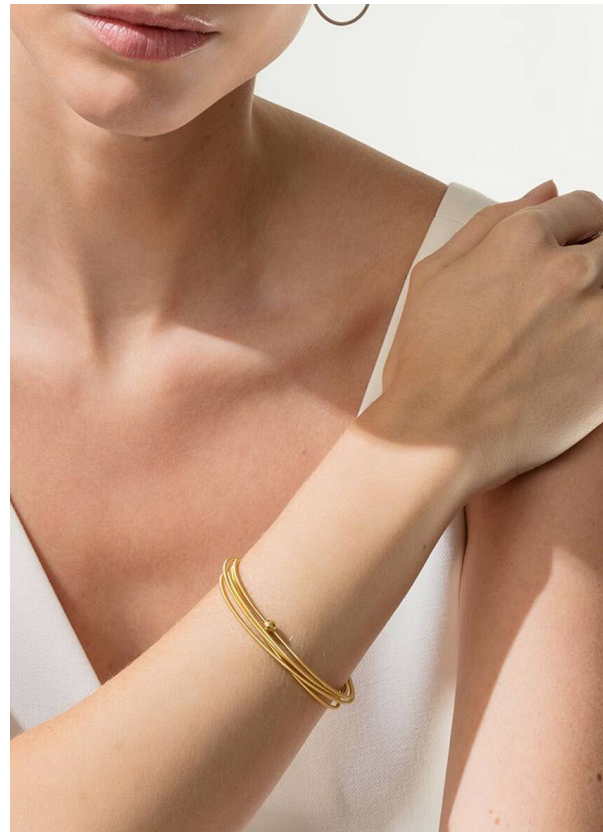

SCOUT

MODEL • AGENCY

JULIA JA. HANDS

HEIGHT 178 cm BUST/WAIST/HIPS 86/65/97 cm EYES blue green HAIR blonde SHOES 39 LOCATION Geneva CH / Düsseldorf DE

SCOUT

MODEL • AGENCY

JULIA JA. HANDS

HEIGHT 178 cm BUST/WAIST/HIPS 86/65/97 cm EYES blue green HAIR blonde SHOES 39 LOCATION Geneva CH / Düsseldorf DE

SCOUT

MODEL • AGENCY

JULIA JA. HANDS

HEIGHT 178 cm BUST/WAIST/HIPS 86/65/97 cm EYES blue green HAIR blonde SHOES 39 LOCATION Geneva CH / Düsseldorf DE