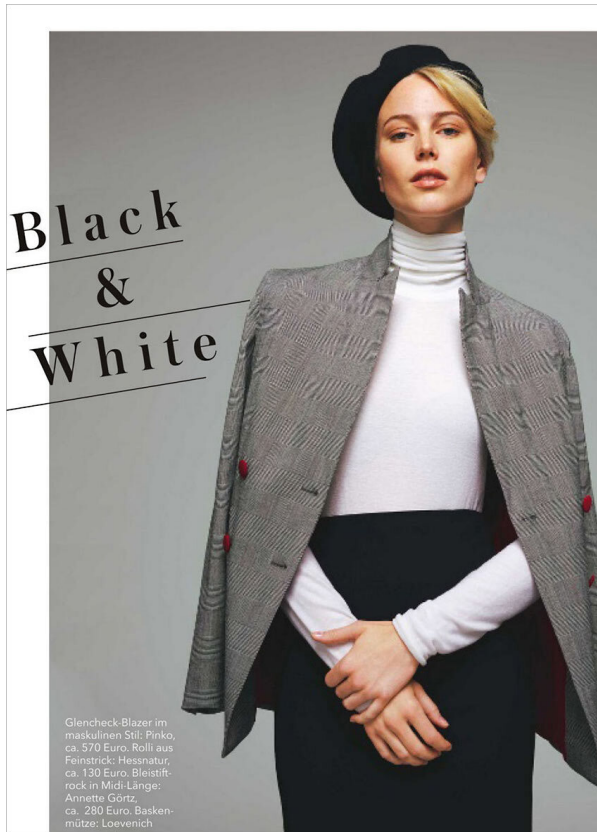

SCOUT

MODEL • AGENCY

JULIA J. IN TOWN

HEIGHT 178 cm BUST/WAIST/HIPS 86/65/97 cm EYES blue green HAIR blonde SHOES 39 LOCATION Geneva CH / Düsseldorf DE