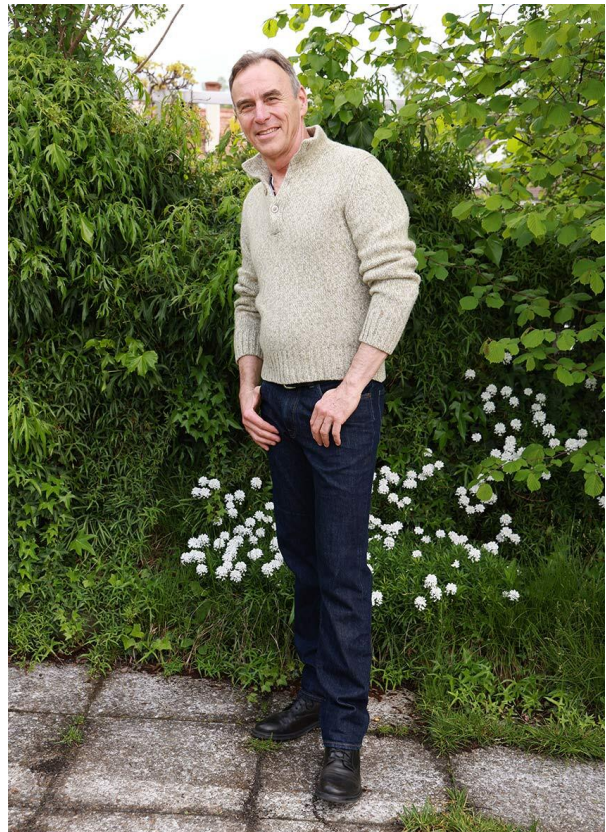

SCOUT

MODEL ● AGENCY

JOST M. SILVER

HEIGHT 184 cm BUST/WAIST/HIPS 103/94/105 cm SIZE 52/54 EYES blue grey HAIR salt & pepper SHOES 44 LOCATION Glarus

SCOUT

MODEL ● AGENCY

JOST M. SILVER

HEIGHT 184 cm BUST/WAIST/HIPS 103/94/105 cm SIZE 52/54 EYES blue grey HAIR salt & pepper SHOES 44 LOCATION Glarus