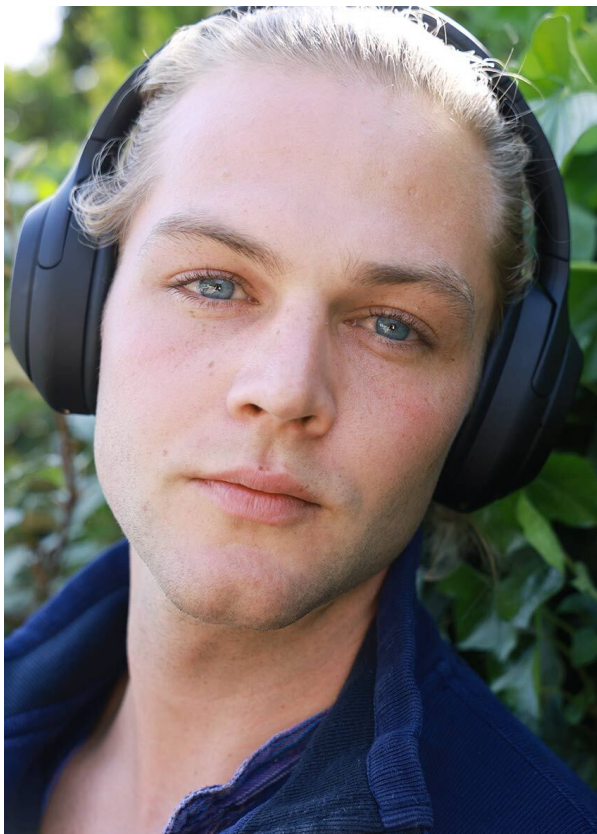

SCOUT

MODEL ● AGENCY

JONAS SCH. 20 PLUS

HEIGHT 182 cm BUST/WAIST/HIPS 99/77/98 cm EYES blue HAIR blonde SHOES 43 LOCATION Lucerne CH

SCOUT

MODEL ● AGENCY

JONAS SCH. 20 PLUS

HEIGHT 182 cm BUST/WAIST/HIPS 99/77/98 cm EYES blue HAIR blonde SHOES 43 LOCATION Lucerne CH