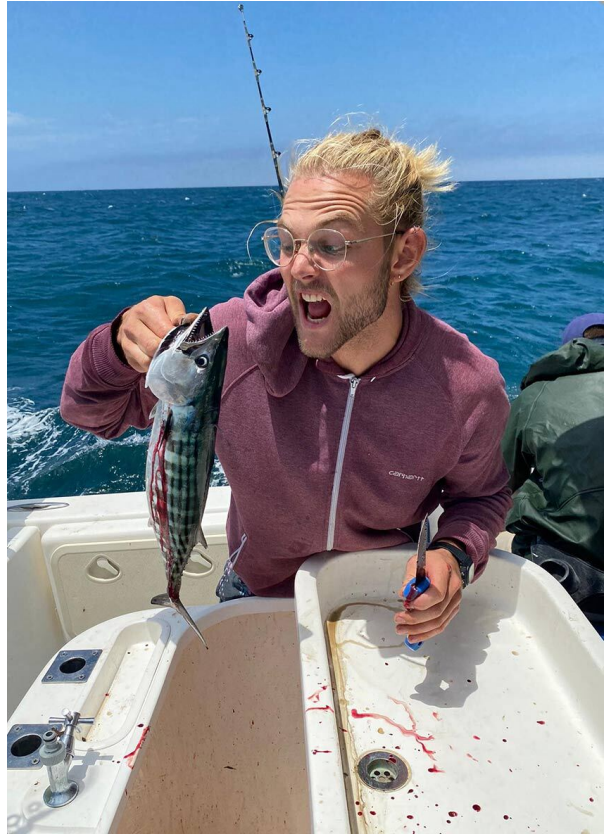

SCOUT

MODEL ● AGENCY

JONAS SCH. 20 PLUS

HEIGHT 182 cm BUST/WAIST/HIPS 99/77/98 cm EYES blue HAIR blonde SHOES 43 LOCATION Lucerne CH

SCOUT

MODEL ● AGENCY

JONAS SCH. 20 PLUS

HEIGHT 182 cm BUST/WAIST/HIPS 99/77/98 cm EYES blue HAIR blonde SHOES 43 LOCATION Lucerne CH