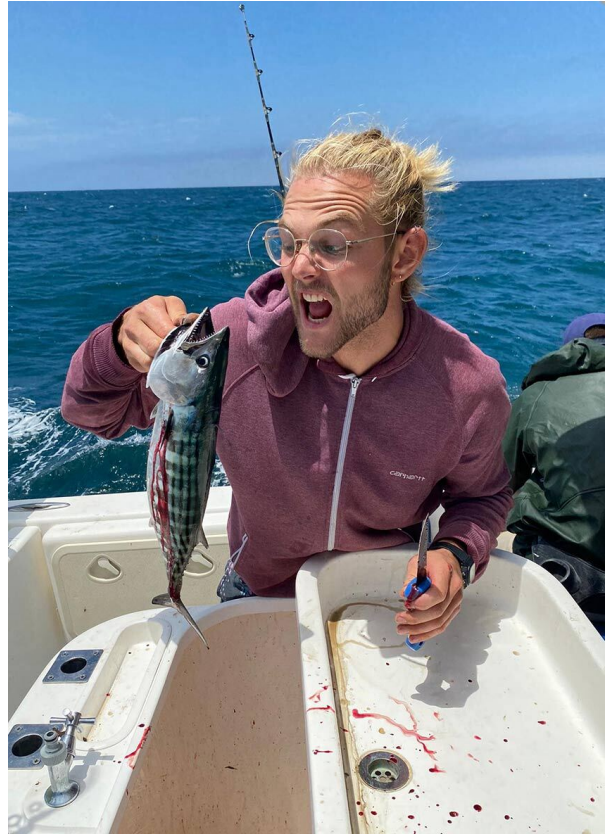

SCOUT

MODEL ● AGENCY

JONAS SCH. 20 PLUS

HEIGHT 182 cm BUST/WAIST/HIPS 99/77/98 cm EYES blue HAIR blonde SHOES 43 LOCATION Lucerne CH

SCOUT

MODEL ● AGENCY

JONAS SCH. 20 PLUS

HEIGHT 182 cm BUST/WAIST/HIPS 99/77/98 cm EYES blue HAIR blonde SHOES 43 LOCATION Lucerne CH