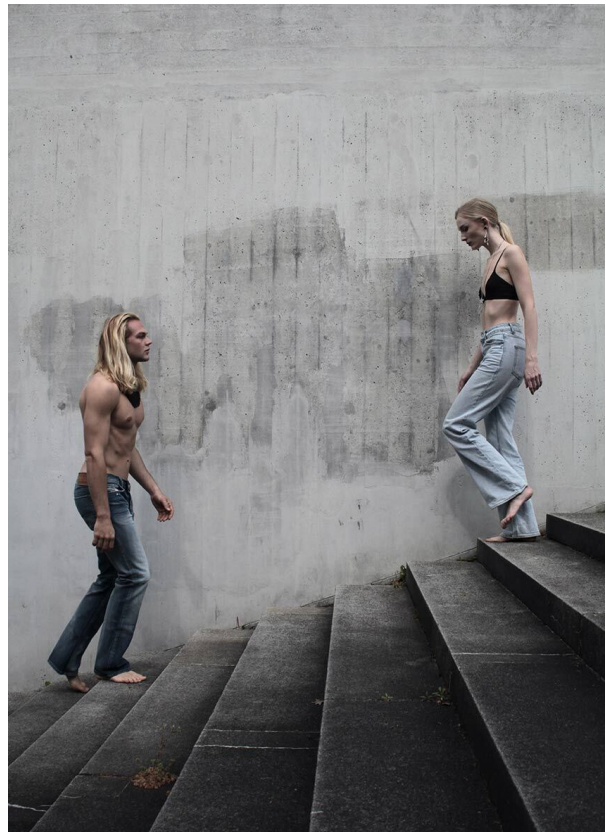

SCOUT

MODEL ● AGENCY

JONAS SCH. 20 PLUS

HEIGHT 182 cm BUST/WAIST/HIPS 99/77/98 cm EYES blue HAIR blonde SHOES 43 LOCATION Lucerne CH

SCOUT

MODEL ● AGENCY

JONAS SCH. 20 PLUS

HEIGHT 182 cm BUST/WAIST/HIPS 99/77/98 cm EYES blue HAIR blonde SHOES 43 LOCATION Lucerne CH