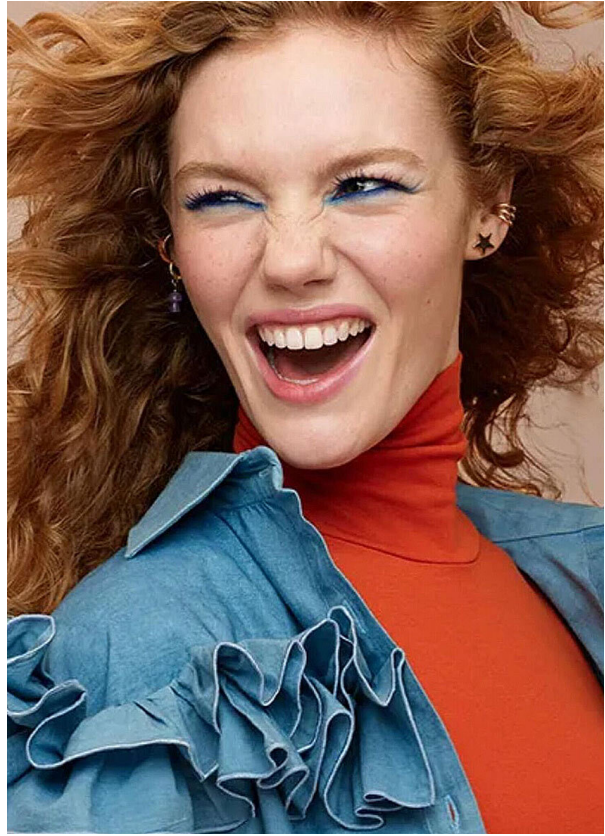

SCOUT

MODEL • AGENCY

JONA G. MAIN

HEIGHT 176 cm BUST/WAIST/HIPS 89/64/92 cm EYES blue green HAIR red SHOES 40 LOCATION Hamburg DE