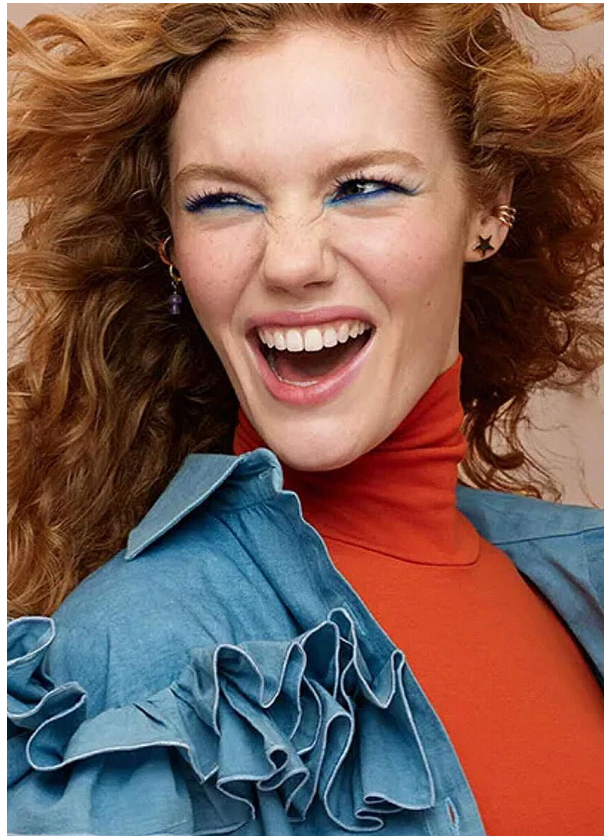

SCOUT

MODEL • AGENCY

JONA G. MAIN

HEIGHT 176 cm BUST/WAIST/HIPS 89/64/92 cm EYES blue green HAIR red SHOES 40 LOCATION Hamburg DE