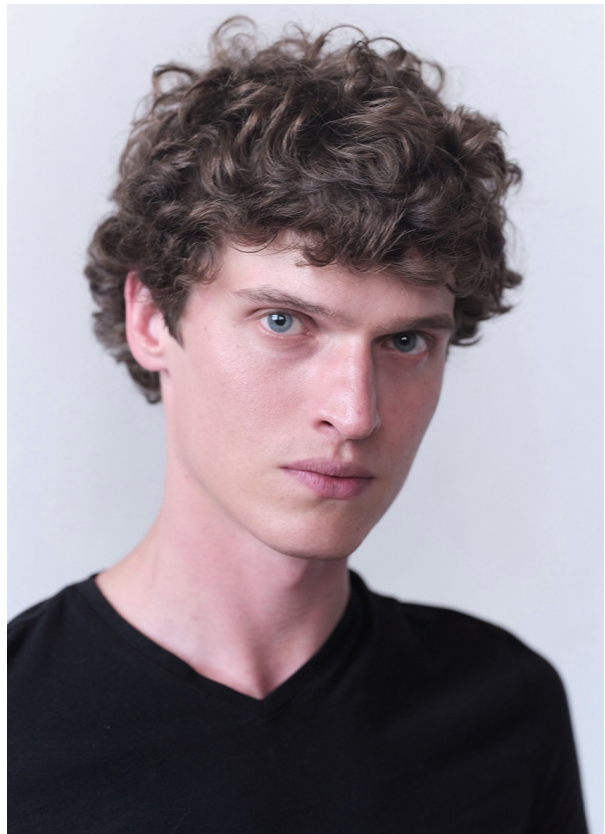

SCOUT

MODEL • AGENCY

JON A. MAIN

HEIGHT 186 cm BUST/WAIST/HIPS 95/73/93 cm JEANS 32/34 EYES blue HAIR light brown SHOES 44 LOCATION Bilbao

SCOUT

MODEL ● AGENCY

JON A. MAIN

HEIGHT 186 cm BUST/WAIST/HIPS 95/73/93 cm JEANS 32/34 EYES blue HAIR light brown SHOES 44 LOCATION Bilbao