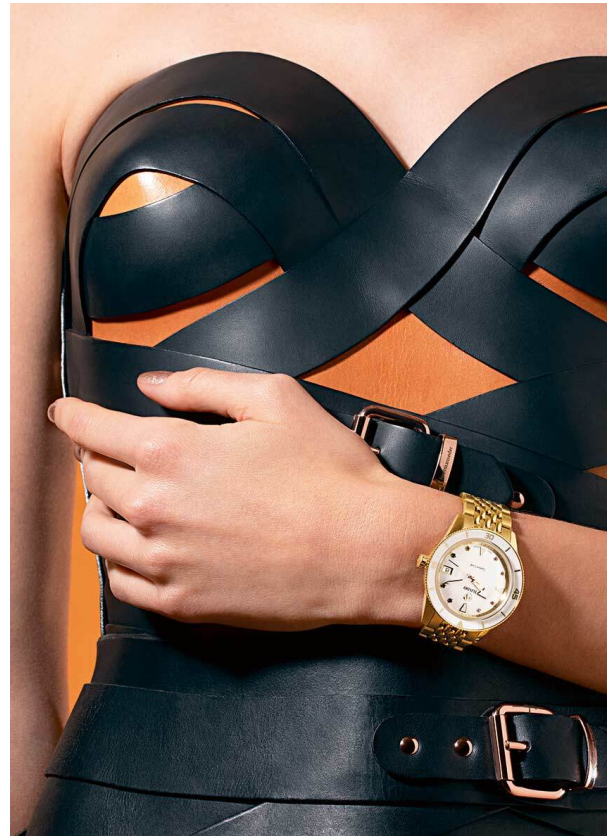

SCOUT

MODEL • AGENCY

JOHANNA DI. HANDS

HEIGHT 178 cm BUST/WAIST/HIPS 78/62/89 cm EYES green HAIR dark blonde SHOES 38/39 LOCATION Geneva CH

SCOUT

MODEL • AGENCY

JOHANNA DI. HANDS

HEIGHT 178 cm BUST/WAIST/HIPS 78/62/89 cm EYES green HAIR dark blonde SHOES 38/39 LOCATION Geneva CH

SCOUT

MODEL • AGENCY

JOHANNA DI. HANDS

HEIGHT 178 cm BUST/WAIST/HIPS 78/62/89 cm EYES green HAIR dark blonde SHOES 38/39 LOCATION Geneva CH