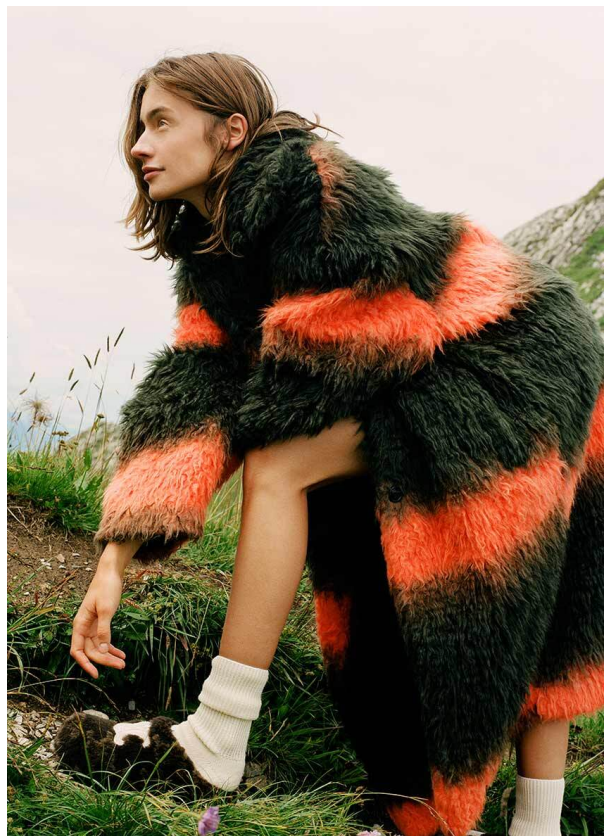

SCOUT

MODEL • AGENCY

JOHANNA D. IN TOWN

HEIGHT 178 cm BUST/WAIST/HIPS 78/62/89 cm EYES green HAIR dark blonde SHOES 38/39 LOCATION Geneva CH

SCOUT

MODEL • AGENCY

JOHANNA D. IN TOWN

HEIGHT 178 cm BUST/WAIST/HIPS 78/62/89 cm EYES green HAIR dark blonde SHOES 38/39 LOCATION Geneva CH

SCOUT

MODEL • AGENCY

JOHANNA D. IN TOWN

HEIGHT 178 cm BUST/WAIST/HIPS 78/62/89 cm EYES green HAIR dark blonde SHOES 38/39 LOCATION Geneva CH

SCOUT

JOHANNA D. IN TOWN

MODEL • AGENCY

HEIGHT 178 cm BUST/WAIST/HIPS 78/62/89 cm EYES green HAIR dark blonde SHOES 38/39 LOCATION Geneva CH