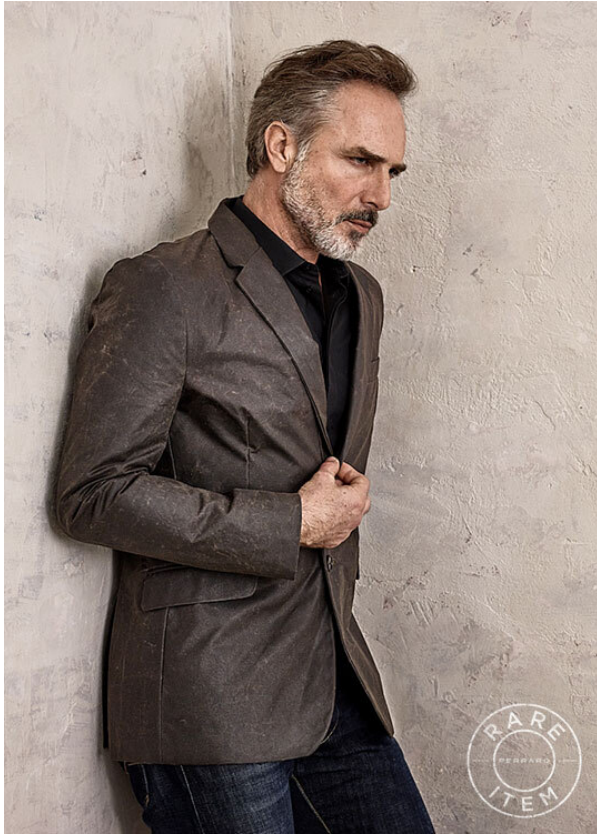

SCOUT

MODEL • AGENCY

JOERG S. SILVER

HEIGHT 186 cm BUST/WAIST 106/85 cm EYES blue HAIR salt&pepper SHOES 44 LOCATION Baden-Württemberg DE

SCOUT

MODEL • AGENCY

JOERG S. SILVER

HEIGHT 186 cm BUST/WAIST 106/85 cm EYES blue HAIR salt&pepper SHOES 44 LOCATION Baden-Württemberg DE

SCOUT

MODEL • AGENCY

JOERG S. SILVER

HEIGHT 186 cm BUST/WAIST 106/85 cm EYES blue HAIR salt&pepper SHOES 44 LOCATION Baden-Württemberg DE