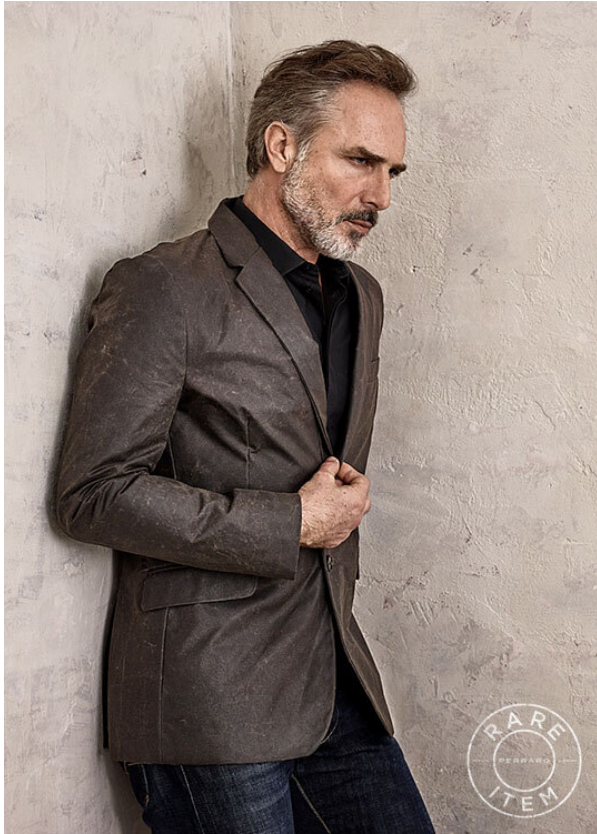

# SCOUT

MODEL ● AGENCY

**JOERG S.** SILVER

HEIGHT 186 cm BUST/WAIST 106/85 cm EYES blue HAIR salt&pepper SHOES 44 LOCATION Baden-Württemberg DE

## JOERG S. SILVER

HEIGHT 186 cm BUST/WAIST 106/85 cm EYES blue HAIR salt&pepper SHOES 44 LOCATION Baden-Württemberg DE

# SCOUT

MODEL • AGENCY

**JOERG S.** SILVER

HEIGHT 186 cm BUST/WAIST 106/85 cm EYES blue HAIR salt&pepper SHOES 44 LOCATION Baden-Württemberg DE

# SCOUT

MODEL • AGENCY

JOERG S. SILVER

HEIGHT 186 cm BUST/WAIST 106/85 cm EYES blue HAIR salt&pepper SHOES 44 LOCATION Baden-Württemberg DE