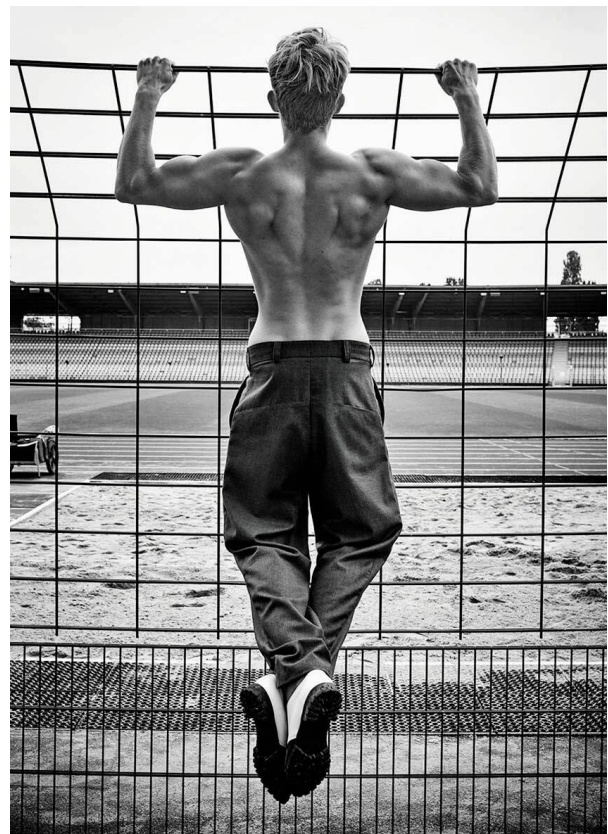

# SCOUT

MODEL • AGENCY

JENS L. MAIN

HEIGHT 188 cm BUST/WAIST/HIPS 100/84/94 cm EYES blue HAIR blonde SHOES 44 LOCATION Hamburg DE

# SCOUT

MODEL • AGENCY

**JENS L.** MAIN

HEIGHT 188 cm BUST/WAIST/HIPS 100/84/94 cm EYES blue HAIR blonde SHOES 44 LOCATION Hamburg DE

# SCOUT

JENS L. MAIN

MODEL • AGENCY

HEIGHT 188 cm BUST/WAIST/HIPS 100/84/94 cm EYES blue HAIR blonde SHOES 44 LOCATION Hamburg DE