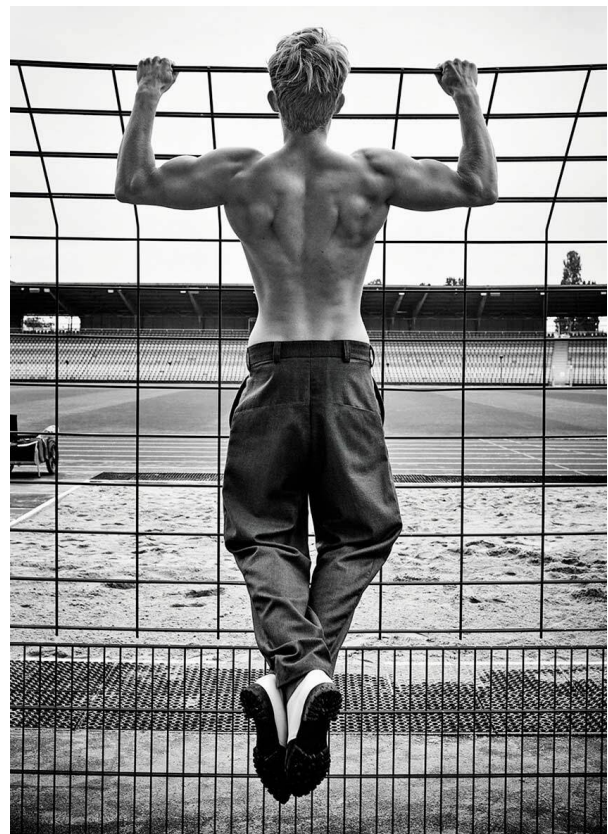

SCOUT

MODEL • AGENCY

JENS L. MAIN

HEIGHT 188 cm BUST/WAIST/HIPS 100/84/94 cm EYES blue HAIR blonde SHOES 44 LOCATION Hamburg DE

SCOUT

MODEL • AGENCY

JENS L. MAIN

HEIGHT 188 cm BUST/WAIST/HIPS 100/84/94 cm EYES blue HAIR blonde SHOES 44 LOCATION Hamburg DE

SCOUT

MODEL • AGENCY

JENS L. MAIN

HEIGHT 188 cm BUST/WAIST/HIPS 100/84/94 cm EYES blue HAIR blonde SHOES 44 LOCATION Hamburg DE

SCOUT

JENS L. MAIN

MODEL • AGENCY

HEIGHT 188 cm BUST/WAIST/HIPS 100/84/94 cm EYES blue HAIR blonde SHOES 44 LOCATION Hamburg DE

SCOUT

JENS L. MAIN

MODEL • AGENCY

HEIGHT 188 cm BUST/WAIST/HIPS 100/84/94 cm EYES blue HAIR blonde SHOES 44 LOCATION Hamburg DE