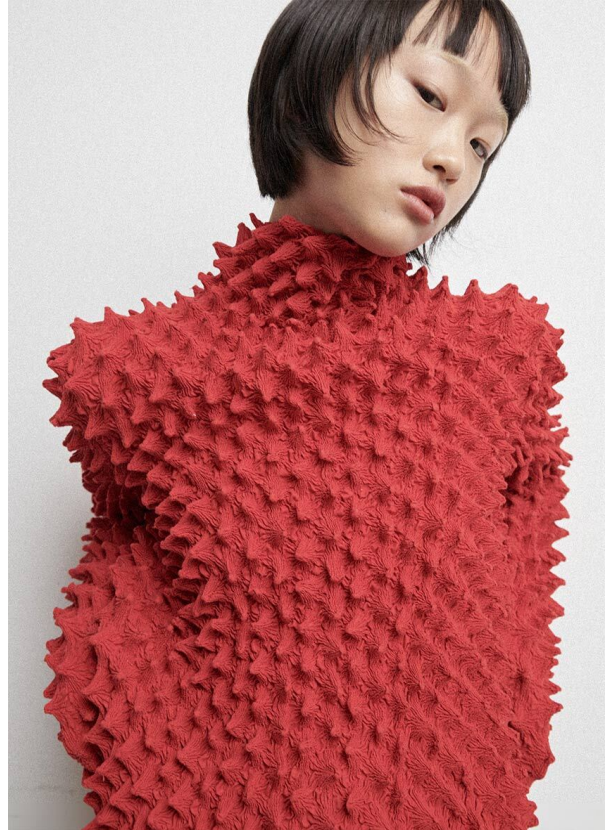

SCOUT

MODEL • AGENCY

JEE HYE LEE MAIN

HEIGHT 165 cm BUST/WAIST/HIPS 74/65/90 cm SIZE 32 / Jeans 28/30 EYES brown HAIR black SHOES 36 LOCATION Berlin DE