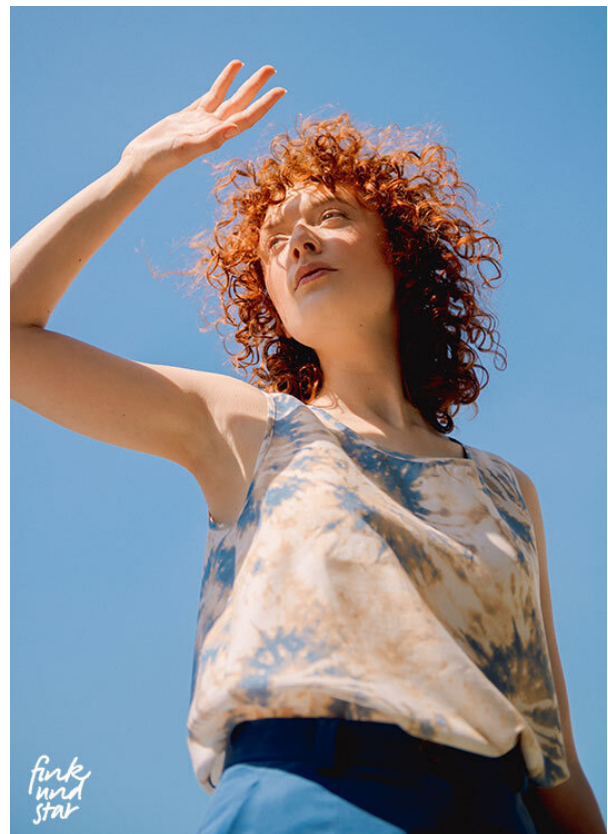

SCOUT

MODEL ● AGENCY

JEANNE M. 20 PLUS

HEIGHT 168 cm BUST/WAIST/HIPS 77/62/90 cm EYES blue HAIR red SHOES 38 LOCATION Zürich/Basel CH

SCOUT

MODEL ● AGENCY

JEANNE M. 20 PLUS

HEIGHT 168 cm BUST/WAIST/HIPS 77/62/90 cm EYES blue HAIR red SHOES 38 LOCATION Zürich/Basel CH