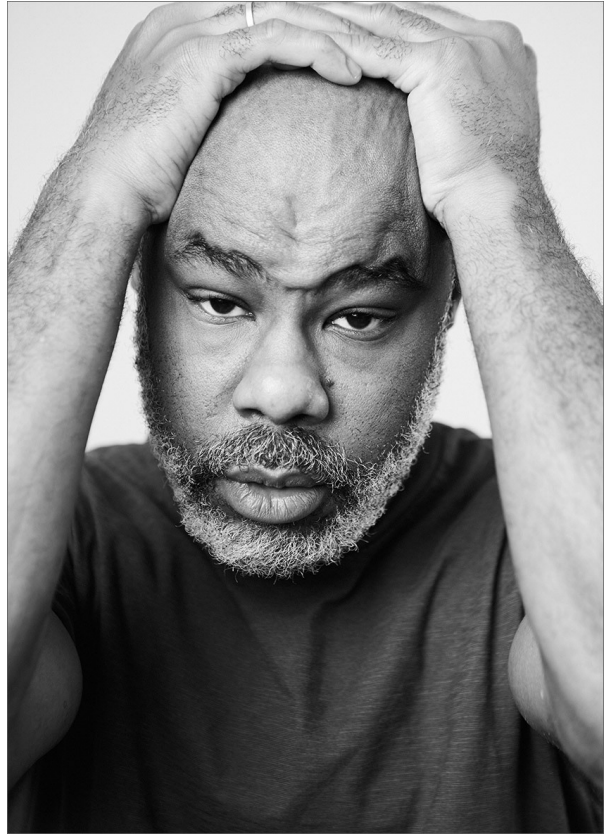

## JEAN LOUIS A. 40 PLUS

HEIGHT 185 cm BUST/WAIST/HIPS 101/86/104 cm EYES dark brown HAIR black SHOES 45 LOCATION Zürich CH

# SCOUT

MODEL ● AGENCY