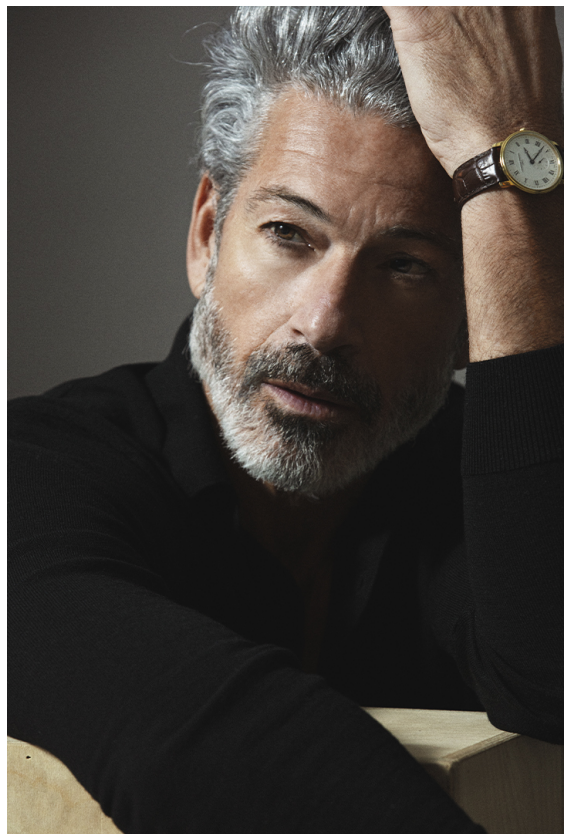

SCOUT

JAVIER MO. ACTORS INTERNATIONAL

MODEL ● AGENCY

HEIGHT 184 cm BUST/WAIST/HIPS 103/86/93 cm EYES hazel HAIR grey SHOES 44 LOCATION Málaga

SCOUT

JAVIER MO. ACTORS INTERNATIONAL

MODEL ● AGENCY

HEIGHT 184 cm BUST/WAIST/HIPS 103/86/93 cm EYES hazel HAIR grey SHOES 44 LOCATION Málaga

SCOUT

JAVIER MO. ACTORS INTERNATIONAL

MODEL ● AGENCY

HEIGHT 184 cm BUST/WAIST/HIPS 103/86/93 cm EYES hazel HAIR grey SHOES 44 LOCATION Málaga