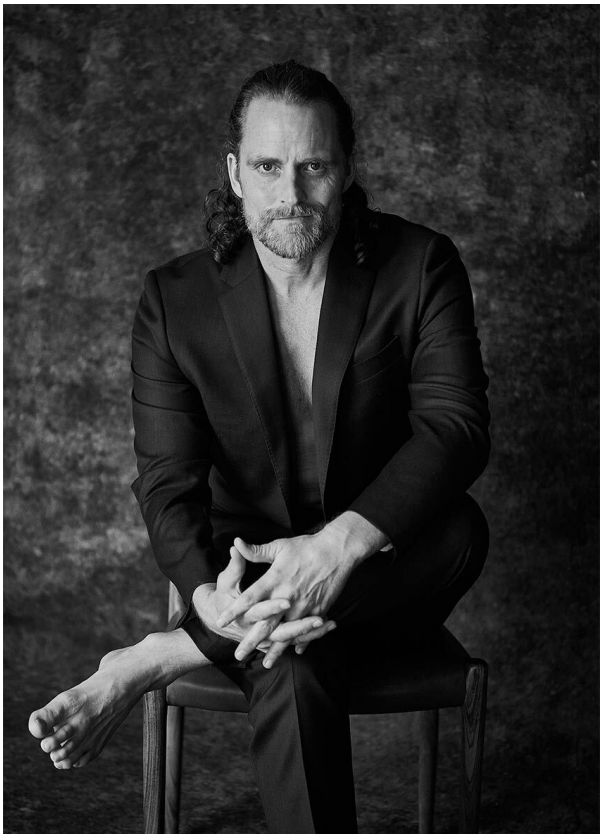

SCOUT

MODEL ● AGENCY

JASON M. 40 PLUS

HEIGHT 185 cm BUST/WAIST/HIPS 98/82/107 cm EYES blue HAIR dark blonde SHOES 43 LOCATION Zollikon CH

SCOUT

MODEL • AGENCY

JASON M. 40 PLUS

HEIGHT 185 cm BUST/WAIST/HIPS 98/82/107 cm EYES blue HAIR dark blonde SHOES 43 LOCATION Zollikon CH

SCOUT

MODEL ● AGENCY

JASON M. 40 PLUS

HEIGHT 185 cm BUST/WAIST/HIPS 98/82/107 cm EYES blue HAIR dark blonde SHOES 43 LOCATION Zollikon CH

SCOUT

MODEL ● AGENCY

JASON M. 40 PLUS

HEIGHT 185 cm BUST/WAIST/HIPS 98/82/107 cm EYES blue HAIR dark blonde SHOES 43 LOCATION Zollikon CH

SCOUT

MODEL • AGENCY

JASON M. 40 PLUS

HEIGHT 185 cm BUST/WAIST/HIPS 98/82/107 cm EYES blue HAIR dark blonde SHOES 43 LOCATION Zollikon CH