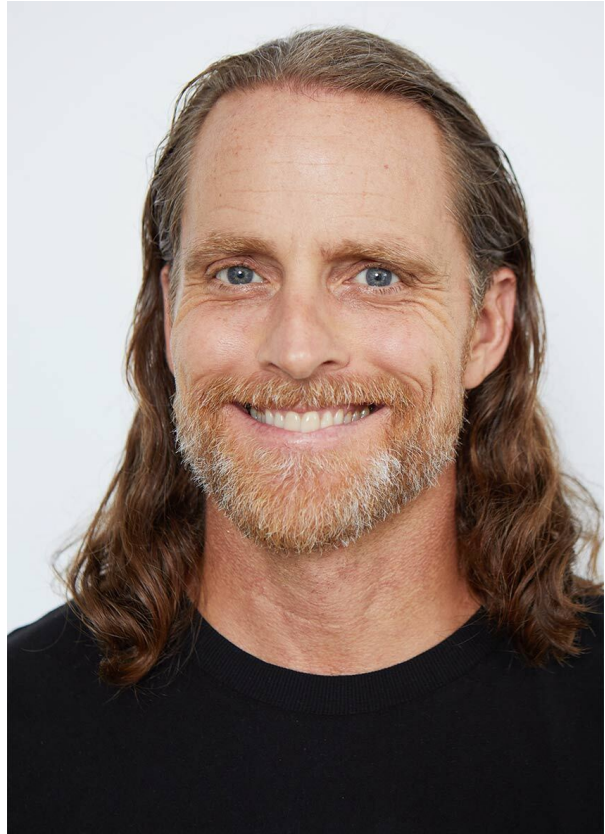

SCOUT

MODEL • AGENCY

JASON M. 40 PLUS

HEIGHT 185 cm BUST/WAIST/HIPS 98/82/107 cm EYES blue HAIR dark blonde SHOES 43 LOCATION Zollikon CH

SCOUT

MODEL ● AGENCY

JASON M. 40 PLUS

HEIGHT 185 cm BUST/WAIST/HIPS 98/82/107 cm EYES blue HAIR dark blonde SHOES 43 LOCATION Zollikon CH