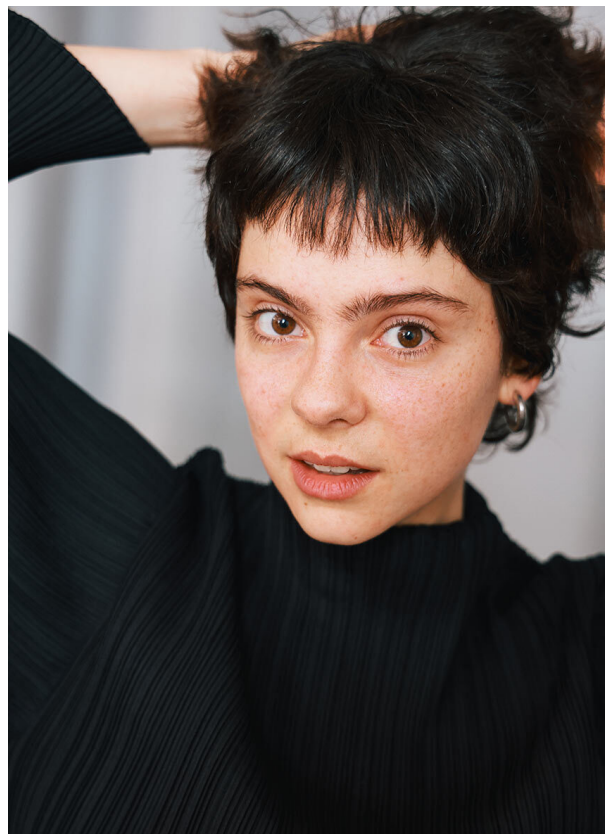

SCOUT

MODEL ● AGENCY

JANINA B. 20 PLUS

HEIGHT 170 cm BUST/WAIST/HIPS 79/68/91 cm SIZE 26 EYES brown HAIR brown SHOES 39 LOCATION Luzern CH

SCOUT

MODEL ● AGENCY

JANINA B. 20 PLUS

HEIGHT 170 cm BUST/WAIST/HIPS 79/68/91 cm SIZE 26 EYES brown HAIR brown SHOES 39 LOCATION Luzern CH

SCOUT

MODEL ● AGENCY

JANINA B. 20 PLUS

HEIGHT 170 cm BUST/WAIST/HIPS 79/68/91 cm SIZE 26 EYES brown HAIR brown SHOES 39 LOCATION Luzern CH

SCOUT

JANINA B. 20 PLUS

MODEL ● AGENCY

HEIGHT 170 cm BUST/WAIST/HIPS 79/68/91 cm SIZE 26 EYES brown HAIR brown SHOES 39 LOCATION Luzern CH

SCOUT

MODEL ● AGENCY

JANINA B. 20 PLUS

HEIGHT 170 cm BUST/WAIST/HIPS 79/68/91 cm SIZE 26 EYES brown HAIR brown SHOES 39 LOCATION Luzern CH