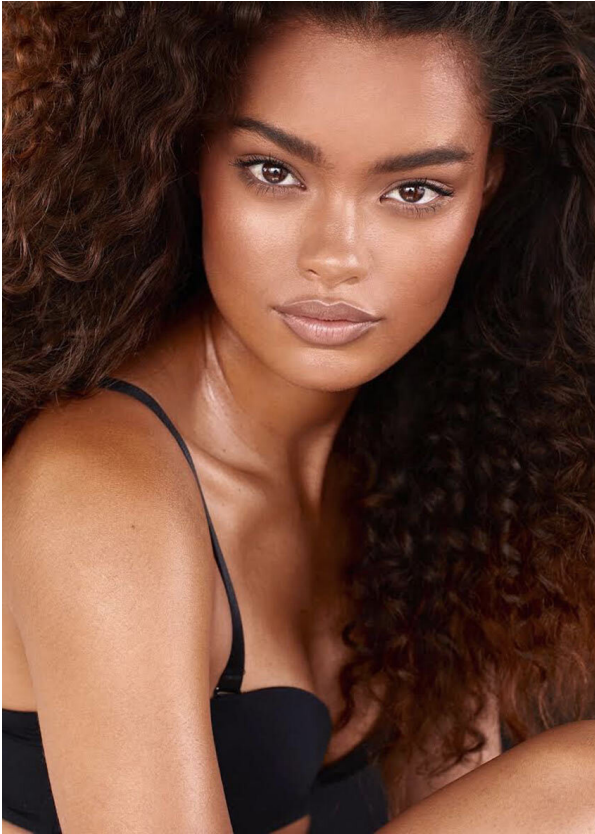

SCOUT

MODEL • AGENCY

JANA SKYE R. COMMERCIAL

HEIGHT 165 cm BUST/WAIST/HIPS 78/59/89 cm EYES brown HAIR brown SHOES 37.5 LOCATION London UK

SCOUT

MODEL • AGENCY

JANA SKYE R. COMMERCIAL

HEIGHT 165 cm BUST/WAIST/HIPS 78/59/89 cm EYES brown HAIR brown SHOES 37.5 LOCATION London UK

SCOUT

MODEL • AGENCY

JANA SKYE R. COMMERCIAL

HEIGHT 165 cm BUST/WAIST/HIPS 78/59/89 cm EYES brown HAIR brown SHOES 37.5 LOCATION London UK

SCOUT

JANA SKYE R. COMMERCIAL

MODEL • AGENCY

HEIGHT 165 cm BUST/WAIST/HIPS 78/59/89 cm EYES brown HAIR brown SHOES 37.5 LOCATION London UK

SCOUT

MODEL • AGENCY

JANA SKYE R. COMMERCIAL

HEIGHT 165 cm BUST/WAIST/HIPS 78/59/89 cm EYES brown HAIR brown SHOES 37.5 LOCATION London UK