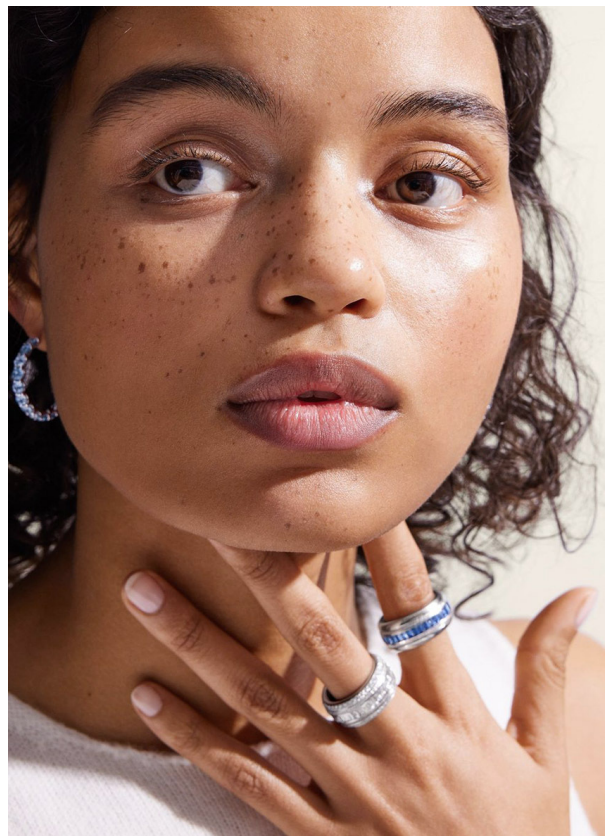

SCOUT

MODEL • AGENCY

JAMBA SI. HANDS

HEIGHT 181 cm BUST/WAIST/HIPS 81/65/92 cm EYES brown HAIR black SHOES 39 LOCATION Zürich CH

SCOUT

MODEL • AGENCY

JAMBA SI. HANDS

HEIGHT 181 cm BUST/WAIST/HIPS 81/65/92 cm EYES brown HAIR black SHOES 39 LOCATION Zürich CH

SCOUT

MODEL • AGENCY

JAMBA SI. HANDS

HEIGHT 181 cm BUST/WAIST/HIPS 81/65/92 cm EYES brown HAIR black SHOES 39 LOCATION Zürich CH