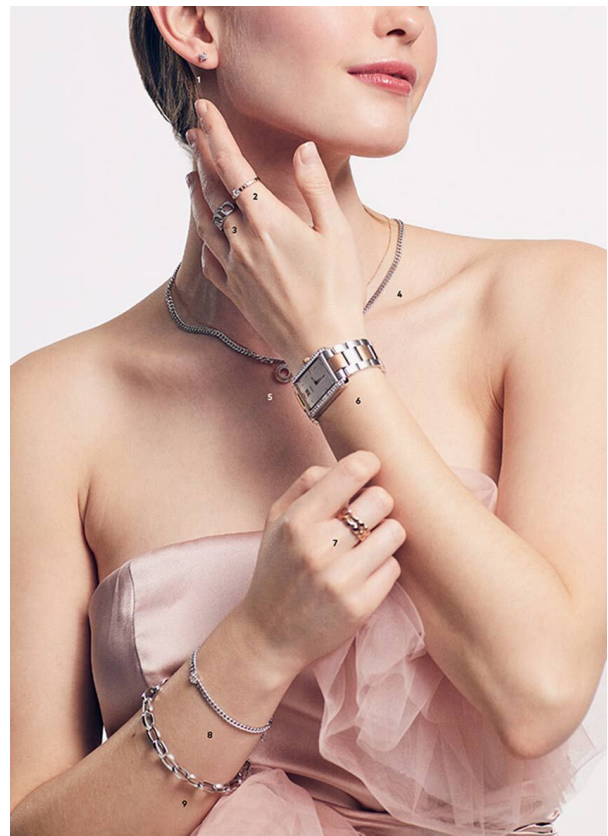

SCOUT

MODEL • AGENCY

JADE EL. HANDS

HEIGHT 176 cm LINGERIE 75B BUST/WAIST/HIPS 84/63/90 cm EYES blue HAIR brown SHOES 38 LOCATION Zurich CH

SCOUT

MODEL • AGENCY

JADE EL. HANDS

HEIGHT 176 cm LINGERIE 75B BUST/WAIST/HIPS 84/63/90 cm EYES blue HAIR brown SHOES 38 LOCATION Zurich CH