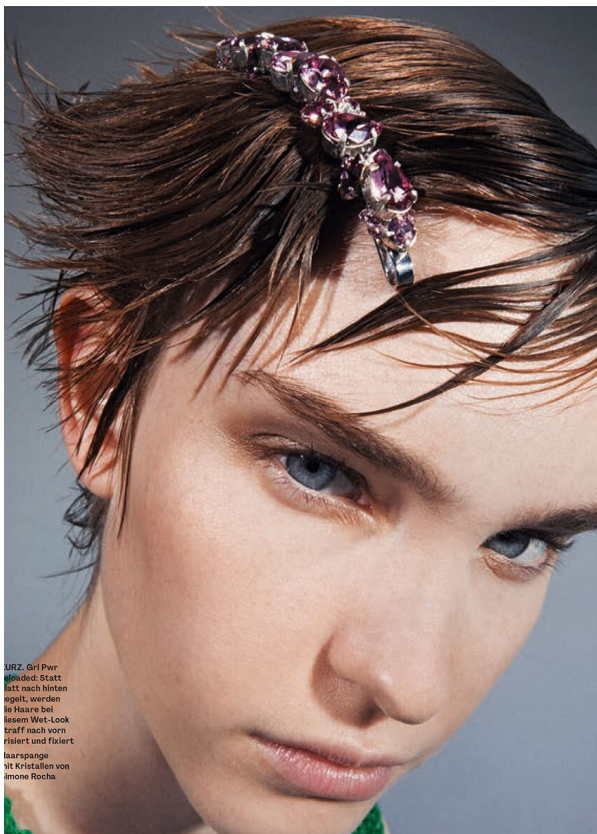

SCOUT

MODEL • AGENCY

JADE E. IN TOWN

HEIGHT 176 cm LINGERIE 75B BUST/WAIST/HIPS 84/64/90 cm EYES blue HAIR brown SHOES 38 LOCATION Zürich CH

SCOUT

MODEL • AGENCY

JADE E. IN TOWN

HEIGHT 176 cm LINGERIE 75B BUST/WAIST/HIPS 84/64/90 cm EYES blue HAIR brown SHOES 38 LOCATION Zürich CH

SCOUT

MODEL • AGENCY

JADE E. IN TOWN

HEIGHT 176 cm LINGERIE 75B BUST/WAIST/HIPS 84/64/90 cm EYES blue HAIR brown SHOES 38 LOCATION Zürich CH

SCOUT

MODEL ● AGENCY

JADE E. IN TOWN

HEIGHT 176 cm LINGERIE 75B BUST/WAIST/HIPS 84/64/90 cm EYES blue HAIR brown SHOES 38 LOCATION Zürich CH