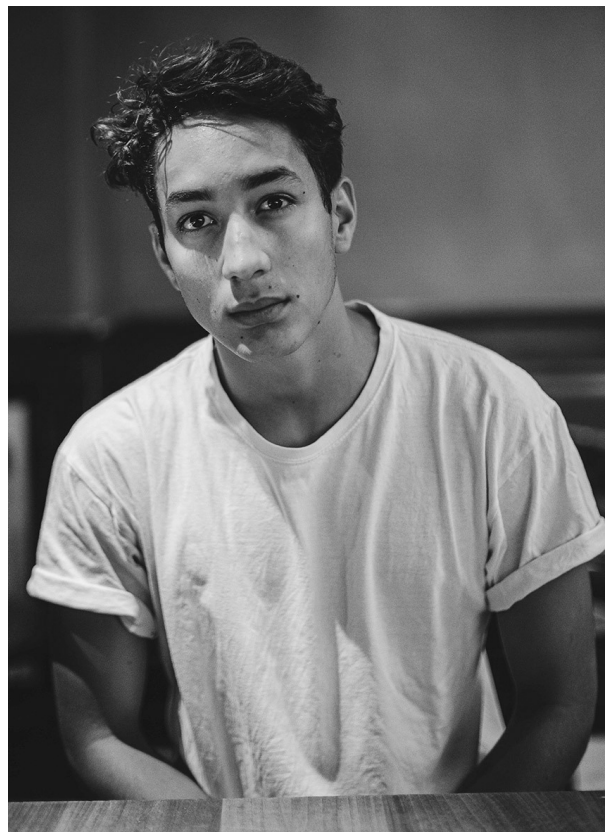

SCOUT

MODEL ● AGENCY

ISAIAH H. 20 PLUS

HEIGHT 180 cm BUST/WAIST/HIPS 94/74/101 cm JEANS 33/32 EYES brown HAIR brown SHOES 43 LOCATION Zürich
CH

SCOUT

MODEL ● AGENCY

ISAIAH H. 20 PLUS

HEIGHT 180 cm BUST/WAIST/HIPS 94/74/101 cm JEANS 33/32 EYES brown HAIR brown SHOES 43 LOCATION Zürich
CH

SCOUT

MODEL ● AGENCY

ISAIAH H. 20 PLUS

HEIGHT 180 cm BUST/WAIST/HIPS 94/74/101 cm JEANS 33/32 EYES brown HAIR brown SHOES 43 LOCATION Zürich CH