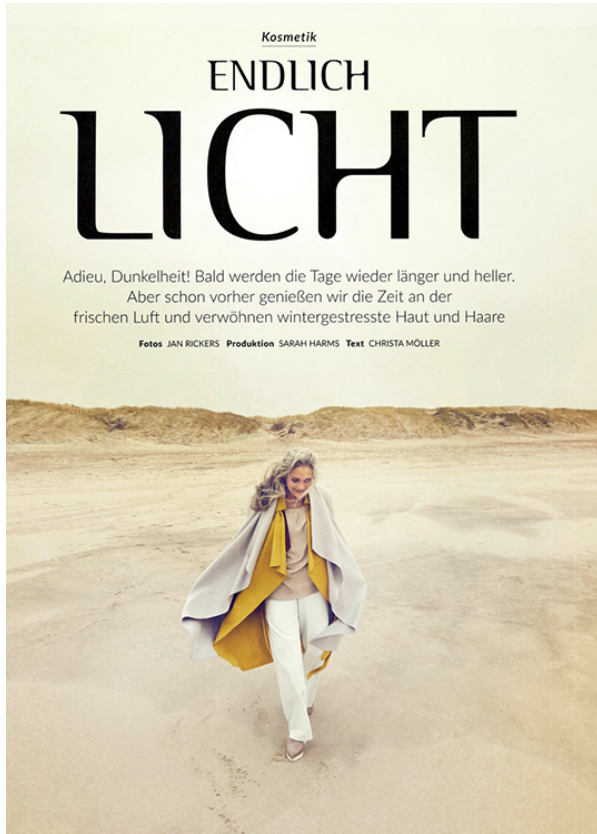

SCOUT

MODEL • AGENCY

ISABELLE A. SILVER

HEIGHT 168 cm BUST/WAIST/HIPS 96/76/101 cm EYES blue green HAIR silver SHOES 39 LOCATION Paris FR