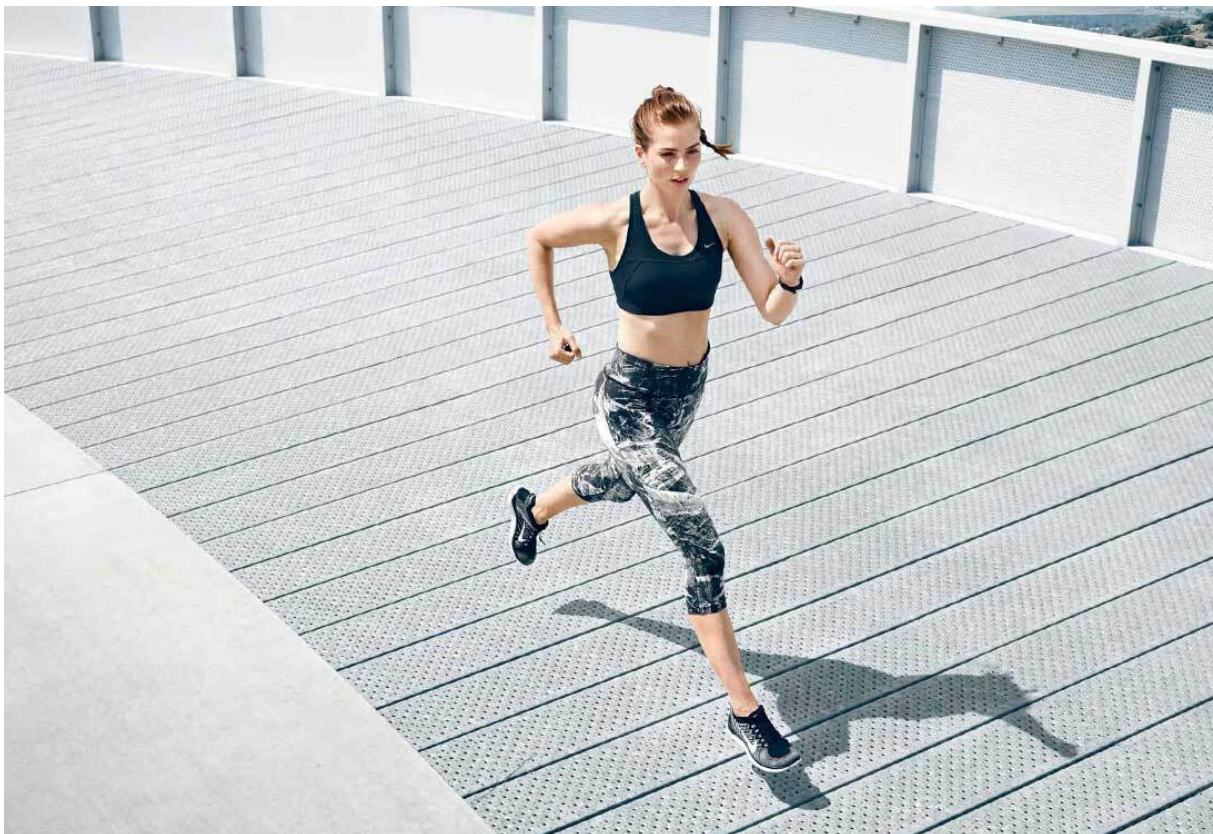

SCOUT

MODEL ● AGENCY

ISABEL C. 30 PLUS

HEIGHT 175 cm BUST/WAIST/HIPS 86/68/95 cm EYES blue-green HAIR brown SHOES 39 LOCATION Berlin DE

SCOUT

MODEL ● AGENCY

ISABEL C. 30 PLUS

HEIGHT 175 cm BUST/WAIST/HIPS 86/68/95 cm EYES blue-green HAIR brown SHOES 39 LOCATION Berlin DE