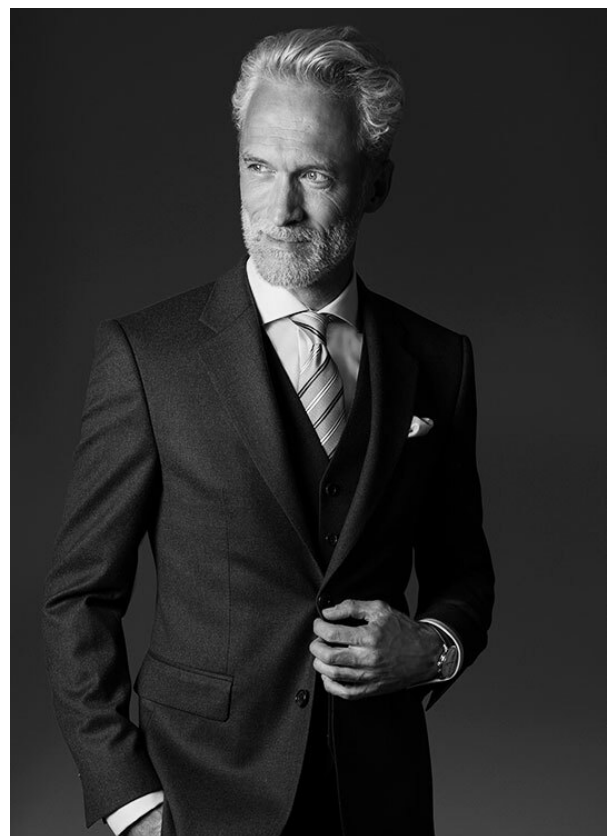

# SCOUT

INGO B. SILVER

MODEL • AGENCY

HEIGHT 186 cm BUST/WAIST 101/81 cm EYES blue HAIR salt&pepper SHOES 43 LOCATION Hamburg DE

# SCOUT

INGO B. SILVER

MODEL ● AGENCY

HEIGHT 186 cm BUST/WAIST 101/81 cm EYES blue HAIR salt&pepper SHOES 43 LOCATION Hamburg DE