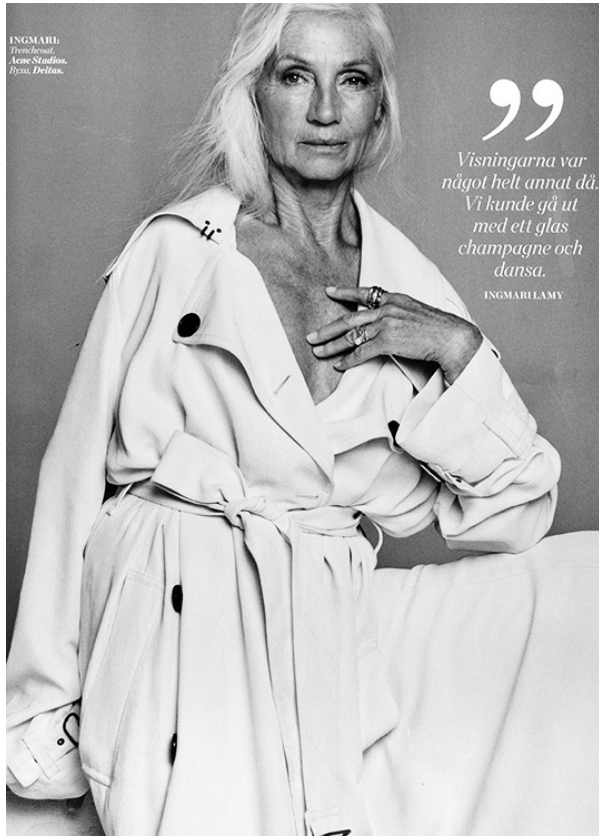

SCOUT

MODEL • AGENCY

INGMARI L. SILVER

HEIGHT 172 cm BUST/WAIST/HIPS 85/61/88 cm EYES blue HAIR white SHOES 39 LOCATION Stockholm SE

SCOUT

MODEL ● AGENCY

INGMARI L. SILVER

HEIGHT 172 cm BUST/WAIST/HIPS 85/61/88 cm EYES blue HAIR white SHOES 39 LOCATION Stockholm SE

SCOUT

INGMARI L. SILVER

MODEL • AGENCY

HEIGHT 172 cm BUST/WAIST/HIPS 85/61/88 cm EYES blue HAIR white SHOES 39 LOCATION Stockholm SE

SCOUT

MODEL • AGENCY

INGMARI L. SILVER

HEIGHT 172 cm BUST/WAIST/HIPS 85/61/88 cm EYES blue HAIR white SHOES 39 LOCATION Stockholm SE

SCOUT

MODEL ● AGENCY

INGMARI L. SILVER

HEIGHT 172 cm BUST/WAIST/HIPS 85/61/88 cm EYES blue HAIR white SHOES 39 LOCATION Stockholm SE