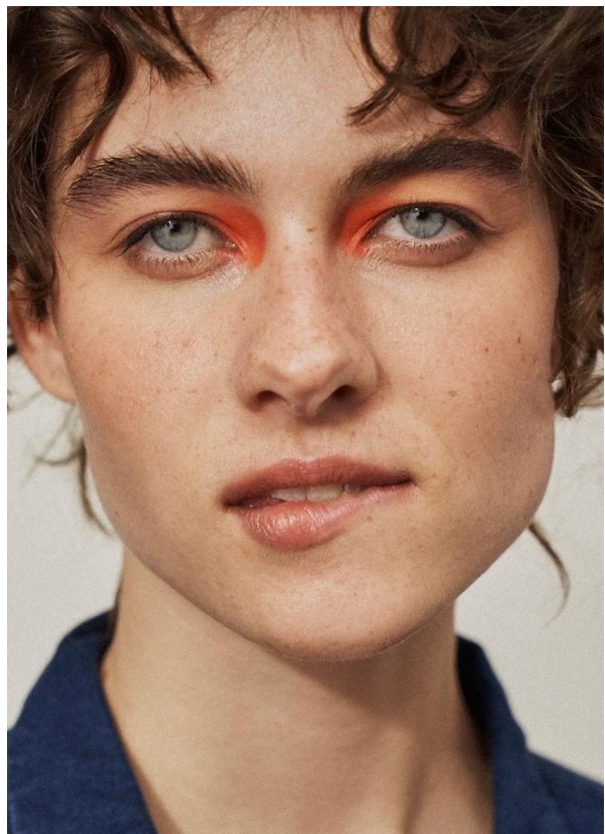

# SCOUT

MODEL • AGENCY

**INDIA BA.** DEVELOPMENT

HEIGHT 176 cm LINGERIE 75 B BUST/WAIST/HIPS 78/64/91 cm JEANS 28/32 EYES blue HAIR brown SHOES 41  
LOCATION Konstanz