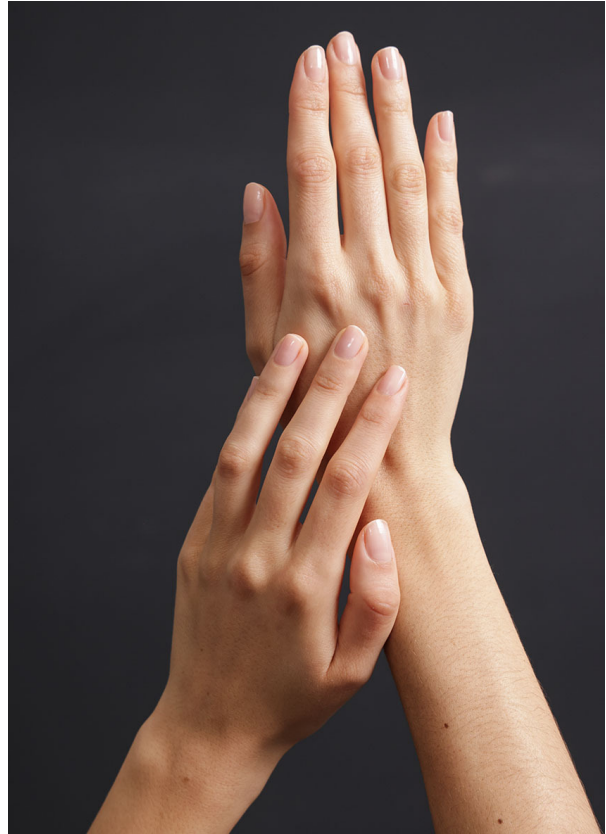

SCOUT

MODEL • AGENCY

ILONA S. COMMERCIAL

HEIGHT 164 cm BUST/WAIST/HIPS 85/68/89 cm EYES brown HAIR brown SHOES 38 LOCATION St. Gallen

SCOUT

MODEL • AGENCY

ILONA S. COMMERCIAL

HEIGHT 164 cm BUST/WAIST/HIPS 85/68/89 cm EYES brown HAIR brown SHOES 38 LOCATION St. Gallen