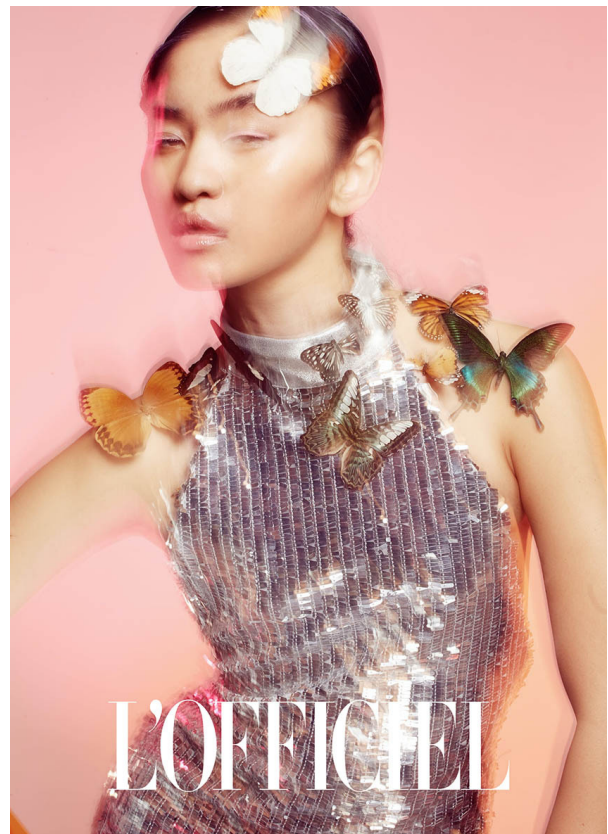

SCOUT

MODEL ● AGENCY

HILLARY J. MAIN

HEIGHT 171 cm BUST/WAIST/HIPS 78/60/87 cm HAIR Dark Brown SHOES 37 LOCATION Florence IT

SCOUT

MODEL • AGENCY

HILLARY J. MAIN

HEIGHT 171 cm BUST/WAIST/HIPS 78/60/87 cm HAIR Dark Brown SHOES 37 LOCATION Florence IT

SCOUT

MODEL • AGENCY

HILLARY J. MAIN

HEIGHT 171 cm BUST/WAIST/HIPS 78/60/87 cm HAIR Dark Brown SHOES 37 LOCATION Florence IT