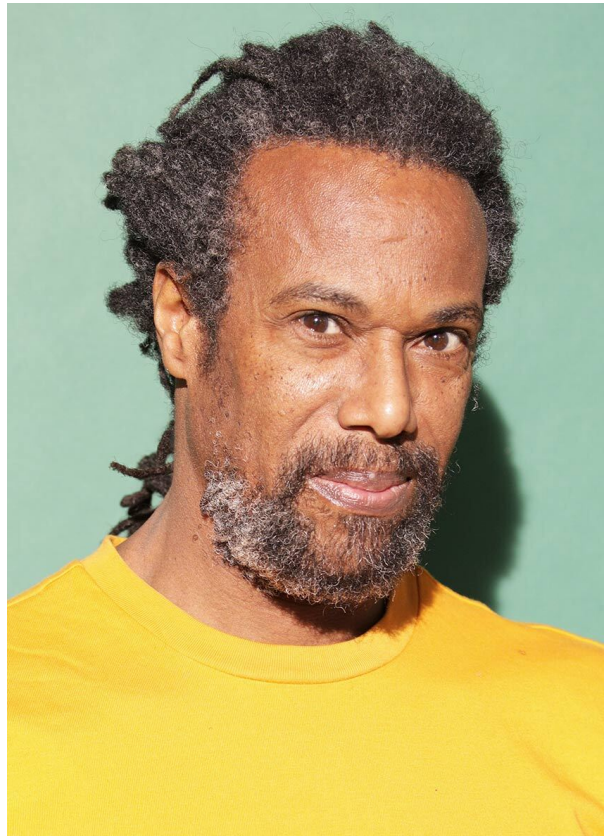

# SCOUT

MODEL ● AGENCY

**HERBY C.** SILVER

HEIGHT 178 cm BUST/WAIST/HIPS 93/84/95 cm EYES brown HAIR black with grey SHOES 41 LOCATION Zürich CH

# SCOUT

MODEL ● AGENCY

## HERBY C. SILVER

HEIGHT 178 cm BUST/WAIST/HIPS 93/84/95 cm EYES brown HAIR black with grey SHOES 41 LOCATION Zürich CH