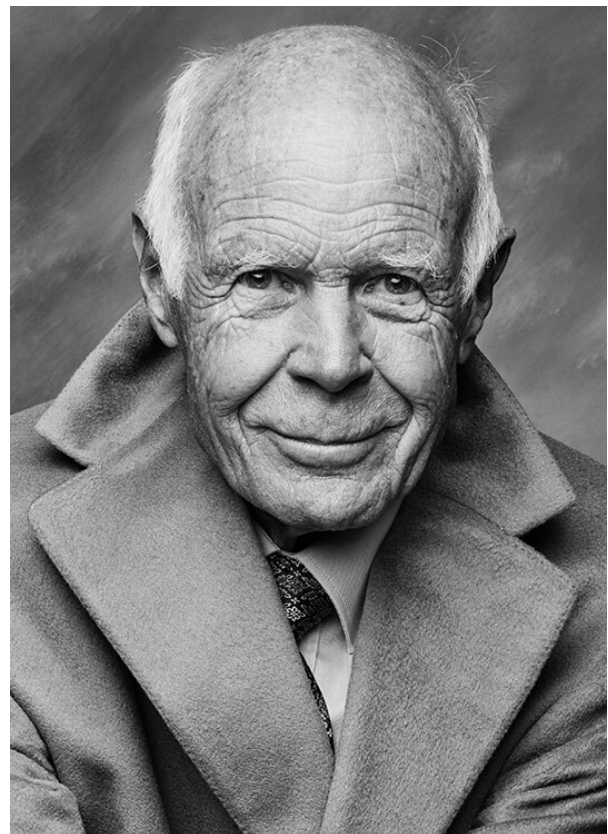

SCOUT

MODEL ● AGENCY

HANS G. SILVER

HEIGHT 184 cm BUST/WAIST 93/83 cm EYES blue HAIR grey SHOES 44 ½ LOCATION Aarau CH

SCOUT

MODEL ● AGENCY

HANS G. SILVER

HEIGHT 184 cm BUST/WAIST 93/83 cm EYES blue HAIR grey SHOES 44 ½ LOCATION Aarau CH

SCOUT

MODEL ● AGENCY

HANS G. SILVER

HEIGHT 184 cm BUST/WAIST 93/83 cm EYES blue HAIR grey SHOES 44 ½ LOCATION Aarau CH