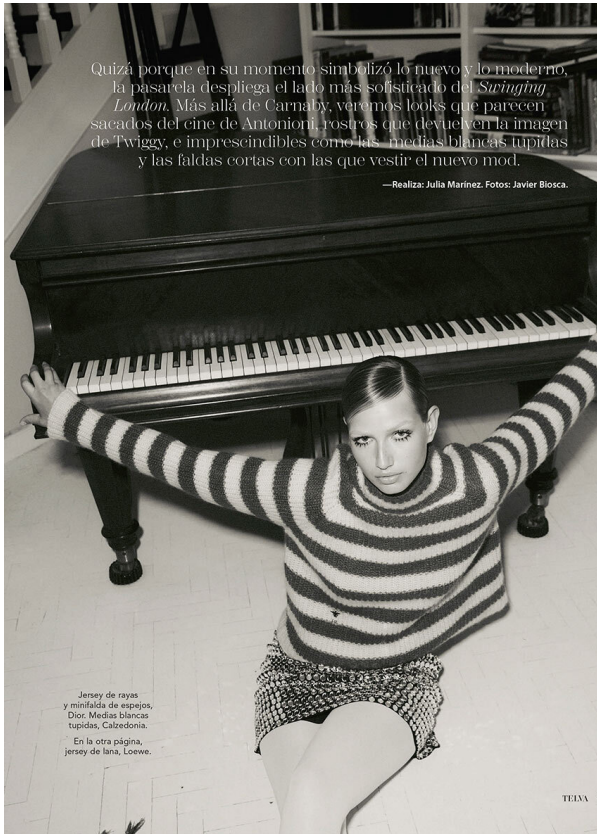

SCOUT

MODEL • AGENCY

HANNY P. MAIN

HEIGHT 178 cm BUST/WAIST/HIPS 80/62/90 cm EYES blue HAIR blonde SHOES 39 LOCATION Hamburg DE

moda

vuelven los
sesenta

SCOUT

MODEL • AGENCY

HANNY P. MAIN

HEIGHT 178 cm BUST/WAIST/HIPS 80/62/90 cm EYES blue HAIR blonde SHOES 39 LOCATION Hamburg DE

SCOUT

MODEL • AGENCY

HANNY P. MAIN

HEIGHT 178 cm BUST/WAIST/HIPS 80/62/90 cm EYES blue HAIR blonde SHOES 39 LOCATION Hamburg DE

SCOUT

MODEL • AGENCY

HANNY P. MAIN

HEIGHT 178 cm BUST/WAIST/HIPS 80/62/90 cm EYES blue HAIR blonde SHOES 39 LOCATION Hamburg DE

SCOUT

MODEL • AGENCY

HANNY P. MAIN

HEIGHT 178 cm BUST/WAIST/HIPS 80/62/90 cm EYES blue HAIR blonde SHOES 39 LOCATION Hamburg DE