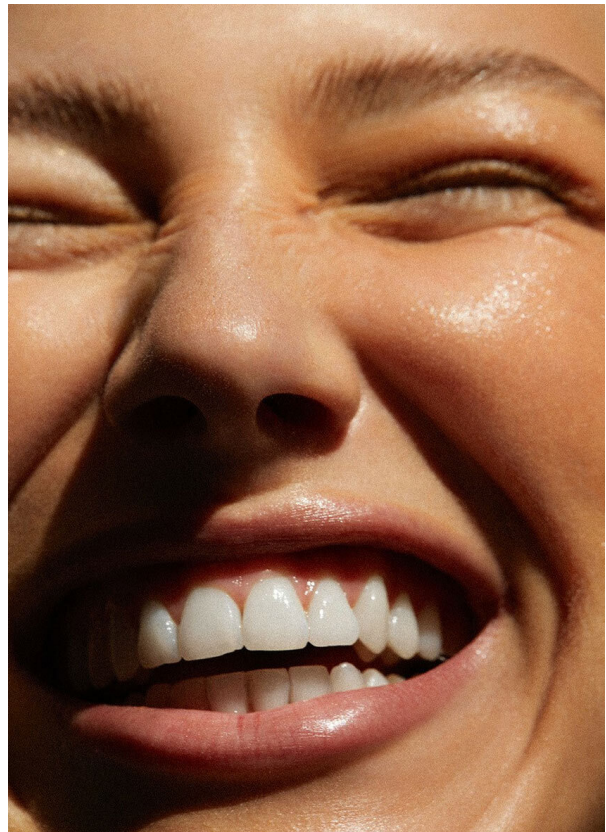

SCOUT

MODEL • AGENCY

HANNY P. MAIN

HEIGHT 178 cm BUST/WAIST/HIPS 80/62/90 cm EYES blue HAIR blonde SHOES 39 LOCATION Hamburg DE