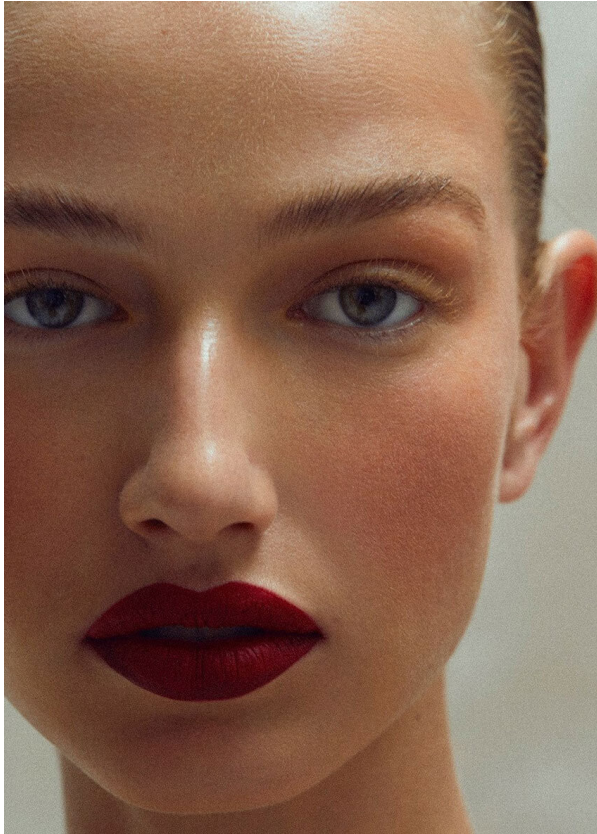

SCOUT

MODEL • AGENCY

HANNY P. MAIN

HEIGHT 178 cm BUST/WAIST/HIPS 80/62/90 cm EYES blue HAIR blonde SHOES 39 LOCATION Hamburg DE