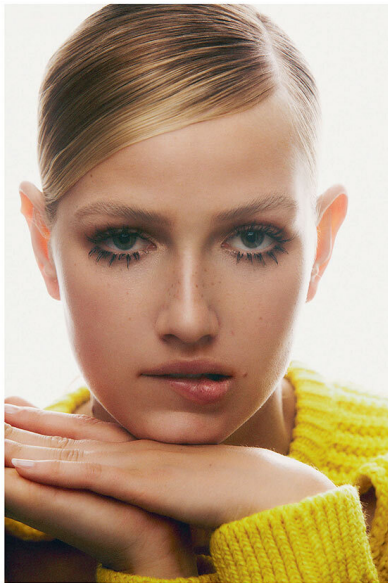

SCOUT

MODEL • AGENCY

HANNY P. MAIN

HEIGHT 178 cm BUST/WAIST/HIPS 80/62/90 cm EYES blue HAIR blonde SHOES 39 LOCATION Hamburg DE

moda

vuelven los
sesenta

SCOUT

MODEL • AGENCY

HANNY P. MAIN

HEIGHT 178 cm BUST/WAIST/HIPS 80/62/90 cm EYES blue HAIR blonde SHOES 39 LOCATION Hamburg DE

SCOUT

MODEL • AGENCY

HANNY P. MAIN

HEIGHT 178 cm BUST/WAIST/HIPS 80/62/90 cm EYES blue HAIR blonde SHOES 39 LOCATION Hamburg DE

SCOUT

MODEL • AGENCY

HANNY P. MAIN

HEIGHT 178 cm BUST/WAIST/HIPS 80/62/90 cm EYES blue HAIR blonde SHOES 39 LOCATION Hamburg DE

SCOUT

MODEL ● AGENCY

HANNY P. MAIN

HEIGHT 178 cm BUST/WAIST/HIPS 80/62/90 cm EYES blue HAIR blonde SHOES 39 LOCATION Hamburg DE