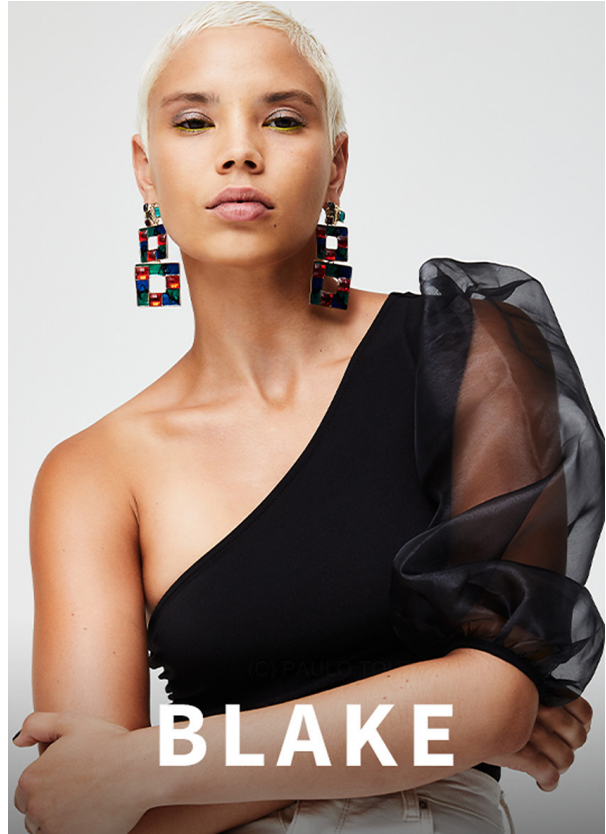

SCOUT

MODEL • AGENCY

HANNAH M. COMMERCIAL

HEIGHT 170 cm BUST/WAIST/HIPS 84/63/92 cm EYES brown HAIR blonde SHOES 40.5 LOCATION London UK

SCOUT

MODEL • AGENCY

HANNAH M. COMMERCIAL

HEIGHT 170 cm BUST/WAIST/HIPS 84/63/92 cm EYES brown HAIR blonde SHOES 40.5 LOCATION London UK

SCOUT

MODEL • AGENCY

HANNAH M. COMMERCIAL

HEIGHT 170 cm BUST/WAIST/HIPS 84/63/92 cm EYES brown HAIR blonde SHOES 40.5 LOCATION London UK

SCOUT

HANNAH M. COMMERCIAL

MODEL • AGENCY

HEIGHT 170 cm BUST/WAIST/HIPS 84/63/92 cm EYES brown HAIR blonde SHOES 40.5 LOCATION London UK