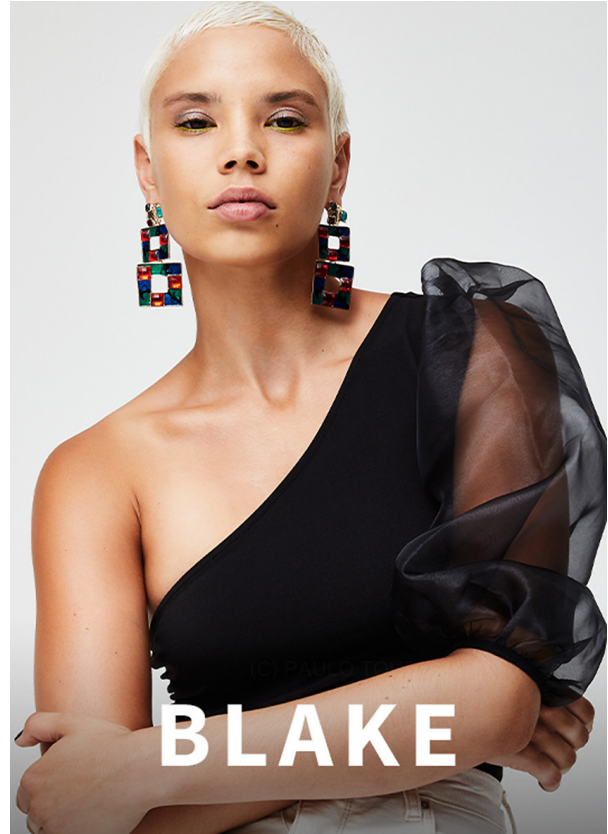

# SCOUT

MODEL • AGENCY

**HANNAH M.** COMMERCIAL

HEIGHT 170 cm BUST/WAIST/HIPS 84/63/92 cm EYES brown HAIR blonde SHOES 40.5 LOCATION London UK

## HANNAH M. COMMERCIAL

HEIGHT 170 cm BUST/WAIST/HIPS 84/63/92 cm EYES brown HAIR blonde SHOES 40.5 LOCATION London UK

# SCOUT

HANNAH M. COMMERCIAL

MODEL • AGENCY

HEIGHT 170 cm BUST/WAIST/HIPS 84/63/92 cm EYES brown HAIR blonde SHOES 40.5 LOCATION London UK