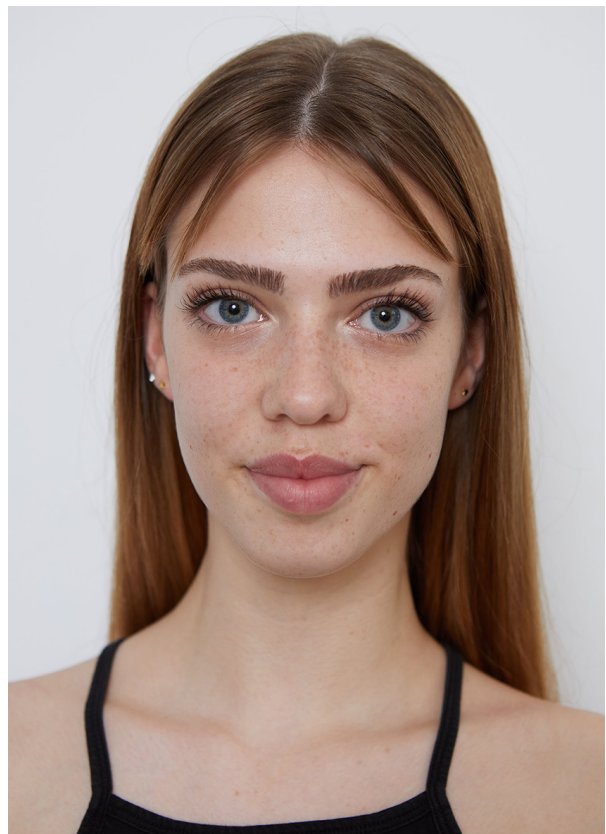

SCOUT

MODEL ● AGENCY

HANNA F. 20 PLUS

HEIGHT 160 cm BUST/WAIST/HIPS 83/66/80 cm EYES blue HAIR dark blonde SHOES 36 LOCATION Basel CH

SCOUT

MODEL ● AGENCY

HANNA F. 20 PLUS

HEIGHT 160 cm BUST/WAIST/HIPS 83/66/80 cm EYES blue HAIR dark blonde SHOES 36 LOCATION Basel CH

SCOUT

MODEL ● AGENCY

HANNA F. 20 PLUS

HEIGHT 160 cm BUST/WAIST/HIPS 83/66/80 cm EYES blue HAIR dark blonde SHOES 36 LOCATION Basel CH