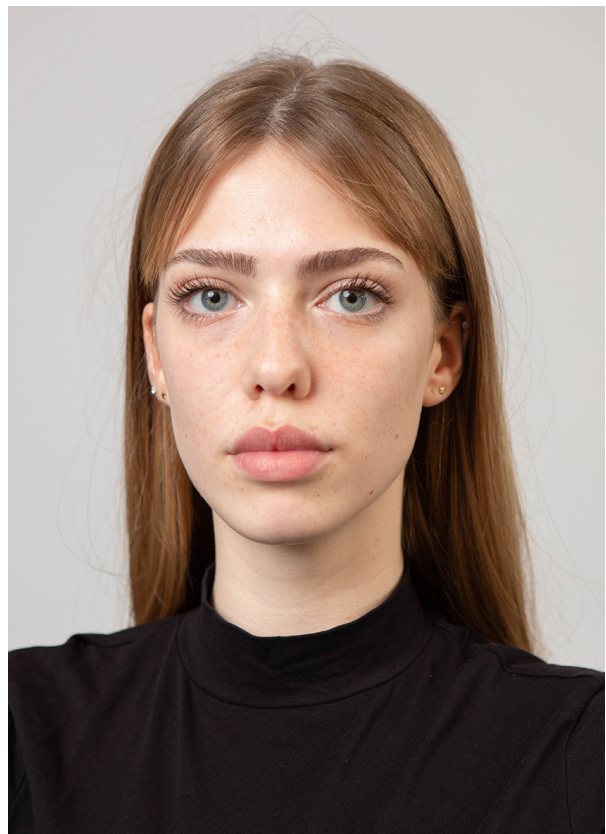

SCOUT

MODEL ● AGENCY

HANNA F. 20 PLUS

HEIGHT 160 cm BUST/WAIST/HIPS 83/66/80 cm EYES blue HAIR dark blonde SHOES 36 LOCATION Basel CH

SCOUT

MODEL ● AGENCY

HANNA F. 20 PLUS

HEIGHT 160 cm BUST/WAIST/HIPS 83/66/80 cm EYES blue HAIR dark blonde SHOES 36 LOCATION Basel CH

SCOUT

MODEL ● AGENCY

HANNA F. 20 PLUS

HEIGHT 160 cm BUST/WAIST/HIPS 83/66/80 cm EYES blue HAIR dark blonde SHOES 36 LOCATION Basel CH