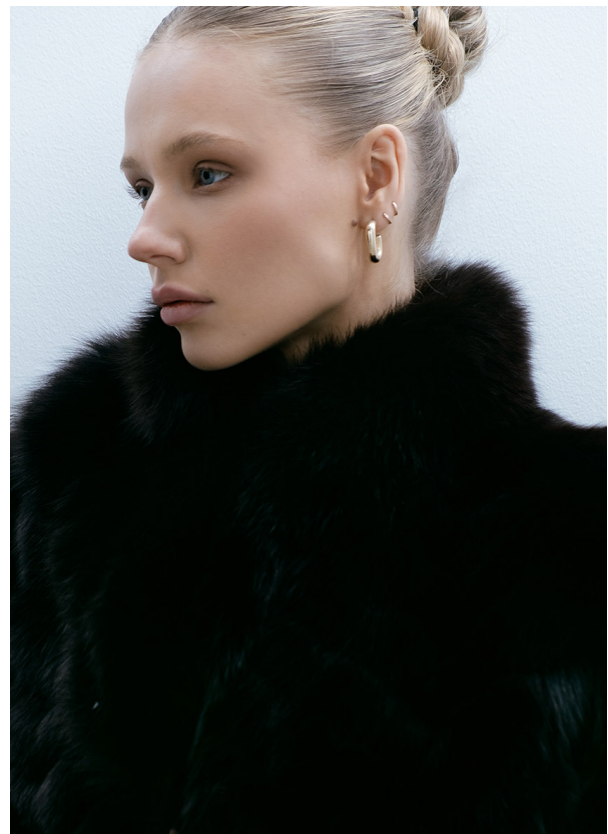

SCOUT

MODEL • AGENCY

GUSTE V. DEVELOPMENT

HEIGHT 174 cm BUST/WAIST/HIPS 78/59/87 cm EYES blue HAIR dark blonde SHOES 39 LOCATION Vilnius LTU

SCOUT

MODEL • AGENCY

GUSTE V. DEVELOPMENT

HEIGHT 174 cm BUST/WAIST/HIPS 78/59/87 cm EYES blue HAIR dark blonde SHOES 39 LOCATION Vilnius LTU

SCOUT

MODEL • AGENCY

GUSTE V. DEVELOPMENT

HEIGHT 174 cm BUST/WAIST/HIPS 78/59/87 cm EYES blue HAIR dark blonde SHOES 39 LOCATION Vilnius LTU