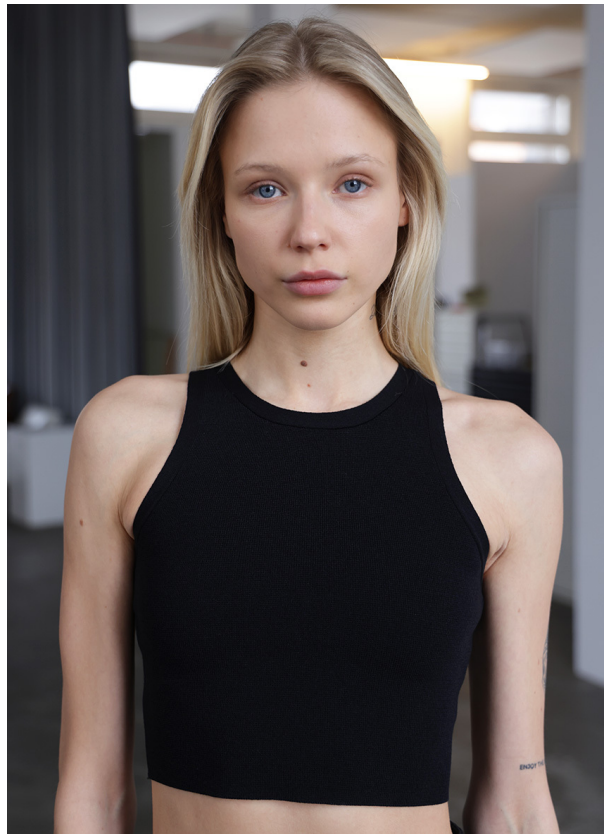

SCOUT

MODEL • AGENCY

GUSTE V. DEVELOPMENT

HEIGHT 174 cm BUST/WAIST/HIPS 78/59/87 cm EYES blue HAIR dark blonde SHOES 39 LOCATION Bali IN

SCOUT

MODEL • AGENCY

GUSTE V. DEVELOPMENT

HEIGHT 174 cm BUST/WAIST/HIPS 78/59/87 cm EYES blue HAIR dark blonde SHOES 39 LOCATION Bali IN