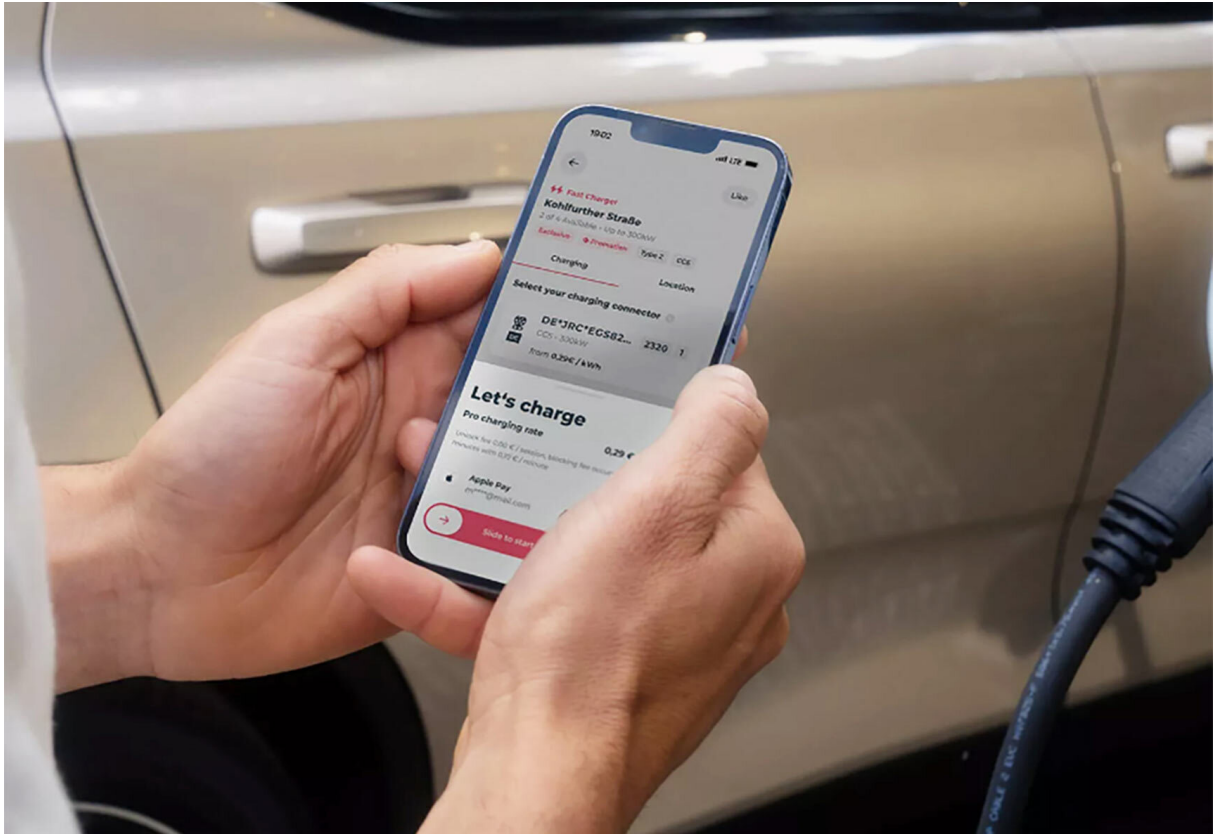

SCOUT

MODEL • AGENCY

GUNTER DI. COMMERCIAL

HEIGHT 185 cm BUST/WAIST/HIPS 98/83/98 cm SIZE 48 JEANS 31/31 EYES green HAIR brown / bald SHOES 45
LOCATION Berlin DE